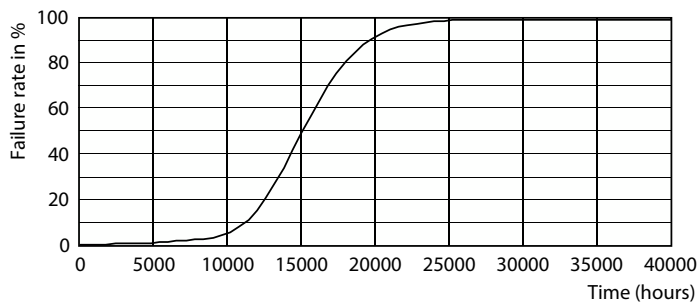

Lebensdauer

Life Expectancy Diagram - LED classic 25W ST64 E27 gradient D SRT

Lumen Maintenance Diagram - LED classic 25W ST64 E27 gradient D SRT