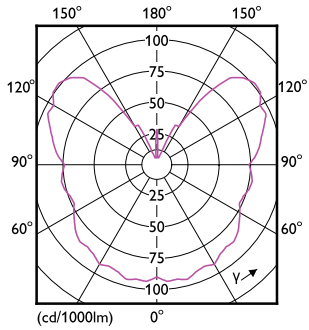

Bombillas LED de filamento clásico

Datos fotométricos

Light Distribution Diagram - LED classic 25W G93 E27 pink D 1PF/4