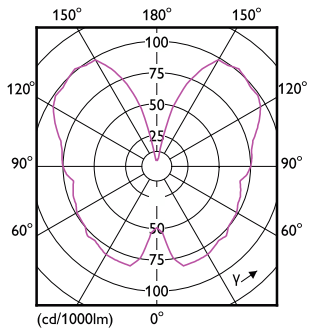

Product data

General Information	
Cap base	E27 [E27]
Nominal lifetime	15,000 h
Switching Cycle	20,000
Rated Lifetime (Hours)	15,000 h
Lighting Technology	LED
EU RoHS compliant	Yes
Light Technical	
Colour Code	818 [CCT of 1800K]
Colour Code	818 [CCT of 1800K]
Luminous Flux	250 lm
Colour designation	1800
Correlated Colour Temperature	1800 K
Luminous efficacy (rated) (nom.)	55.00 lm/W
Colour consistency	<6
Colour rendering index (CRI)	80
LLMF at end of nominal lifetime (nom.)	70 %
Flickering value (PstLM)	1
Stroboscopic effect	0.4

Classic filament LEDbulbs

Mechanical and Housing

Lamp Finish	Pink
Bulb shape	ST19

Approval and Application

Energy consumption kWh/1,000 hours	5 kWh
EyeComfort	Yes

Product Data

Order product name	LED classic 25W ST64 E27 pink D SRT4
--------------------	--------------------------------------

Dimensional drawing

Product	D	C
LED classic 25W ST64 E27 pink D SRT4	64 mm	140 mm

Photometric data

Light Distribution Diagram - LED classic 25W ST64 E27 pink D SRT4

General uniform lighting - LED classic 25W ST64 E27 pink D SRT4