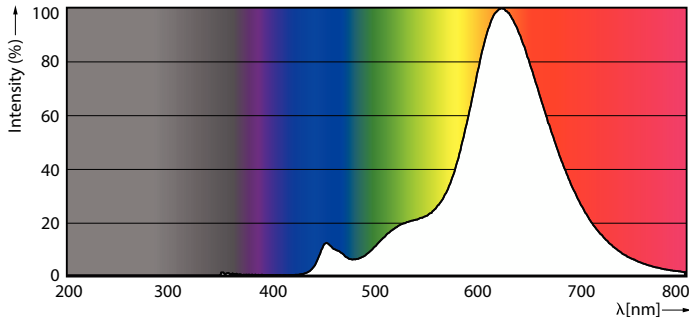

Product data

General Information	
Cap base	E27 [E27]
Nominal lifetime	15,000 h
Switching Cycle	20,000
Rated Lifetime (Hours)	15,000 h
Lighting Technology	LED
EU RoHS compliant	Yes
Light Technical	
Colour Code	818 [CCT of 1800K]
Colour Code	818 [CCT of 1800K]
Luminous Flux	250 lm
Colour designation	1800
Correlated Colour Temperature	1800 K
Luminous efficacy (rated) (nom.)	55.00 lm/W
Colour consistency	<6
Colour rendering index (CRI)	80
LLMF at end of nominal lifetime (nom.)	70 %
Flickering value (PstLM)	1
Stroboscopic effect	0.4

Dimensional drawing

Product	D	C
LED classic 25W ST64 E27 pink D SRT4	64 mm	140 mm

Photometric data

Light Distribution Diagram - LED classic 25W ST64 E27 pink D SRT4

General uniform lighting - LED classic 25W ST64 E27 pink D SRT4

Classic filament LEDbulbs

Photometric data

Spectral Power Distribution Colour - LED classic 25W ST64 E27 pink D SRT4

Lifetime

Life Expectancy Diagram - LED classic 25W ST64 E27 pink D SRT4

Lumen Maintenance Diagram - LED classic 25W ST64 E27 pink D SRT4