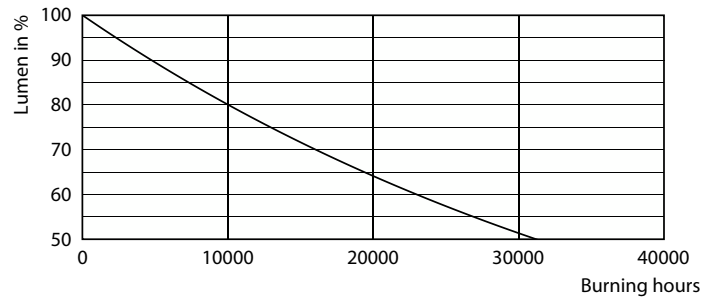

Product data

General Information	
Cap base	E27 [E27]
Nominal lifetime	15,000 h
Switching Cycle	20,000
Rated Lifetime (Hours)	15,000 h
Lighting Technology	LED
EU RoHS compliant	Yes
Light Technical	
Colour Code	818 [CCT of 1800K]
Colour Code	818 [CCT of 1800K]
Luminous Flux	250 lm
Colour designation	1800
Correlated Colour Temperature	1800 K
Luminous efficacy (rated) (nom.)	55.00 lm/W
Colour consistency	<6
Colour rendering index (CRI)	80
LLMF at end of nominal lifetime (nom.)	70 %
Flickering value (PstLM)	1
Stroboscopic effect	0.4

Classic filament LEDbulbs

Photometric data

Spectral Power Distribution Colour - LED classic 25W ST64 E27 pink D SRT4

Lifetime

Life Expectancy Diagram - LED classic 25W ST64 E27 pink D SRT4

Lumen Maintenance Diagram - LED classic 25W ST64 E27 pink D SRT4