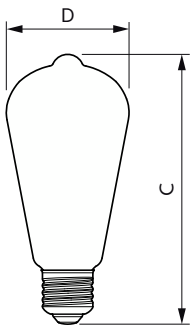

Dimensional drawing

Product	D	C
LED classic 25W ST64 E27 pink D SRT4	64 mm	140 mm

Photometric data

Light Distribution Diagram - LED classic 25W ST64 E27 pink D SRT4

General uniform lighting - LED classic 25W ST64 E27 pink D SRT4