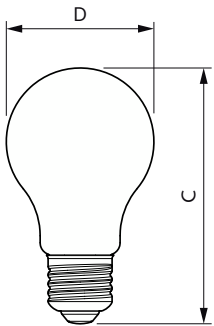

Abmessungsskizzen

Product	D	C
LEDClassic SSW 60W A60 E27 WW FRND 1SRT4	60 mm	104 mm

Photometrische Daten

Light Distribution Diagram - LEDClassic SSW 60W A60 E27 WW FRND 1SRT4

General uniform lighting - LEDClassic SSW 60W A60 E27 WW FRND 1SRT4