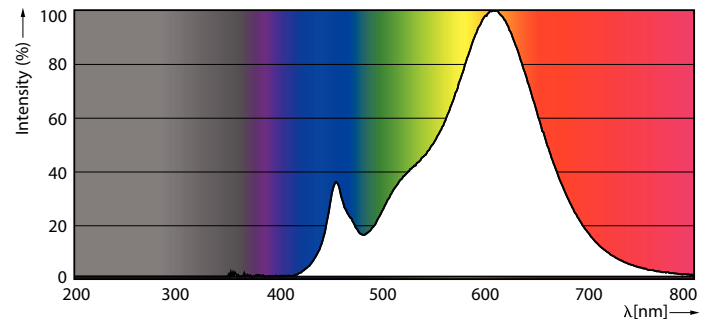

Spectral Power Distribution Colour - LEDGlobe 10-75W G120 B22 WW 230V_AU