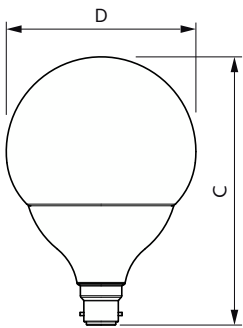

## Dimensional drawing

Product	D	C
LEDGlobe 10-75W G120 B22 WW 230V_AU	120 mm	168 mm