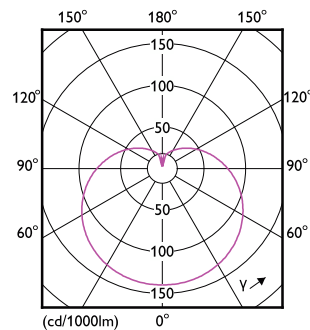

Product data

General Information	
Cap-Base	E27
Nominal lifetime	15,000 hour(s)
Switching Cycle	50,000
Rated Lifetime (Hours)	15,000 hour(s)
Lighting Technology	LED
Light Technical	
Color Code	827 [CCT of 2700K]
Color Code	827 [CCT of 2700K]
Beam Angle (Nom)	150 degree(s)
Luminous Flux	1,055 lm
Luminous Efficacy (rated) (Nom)	105 lm/W
Color Designation	Warm White (WW)
Correlated Color Temperature (Nom)	2700 K
Color Consistency	<6
Color rendering index (CRI)	80
LLMF At End Of Nominal Lifetime (Nom)	70 %
Operating and Electrical	
Input Frequency	50 to 60 Hz
Power Consumption	10 W
Lamp Current (Nom)	75 mA

Numerator - Quantity Per Pack	1
Net Weight (Piece)	0.130 kg
EAN/UPC - Product/Case	8718696732427
Numerator - Packs per outer box	3
EAN/UPC - Case	8719514271593

Dimensional drawing

Product	D	C
LEDGlobe 10-75W G120 E27 WW 230V_AU	120 mm	170 mm

Photometric data

Spectral Power Distribution Colour - LEDGlobe 10-75W G120 E27 WW 230V_AU

General uniform lighting - LEDGlobe 10-75W G120 E27 WW 230V_AU

Light Distribution Diagram - LEDGlobe 10-75W G120 E27 WW 230V_AU