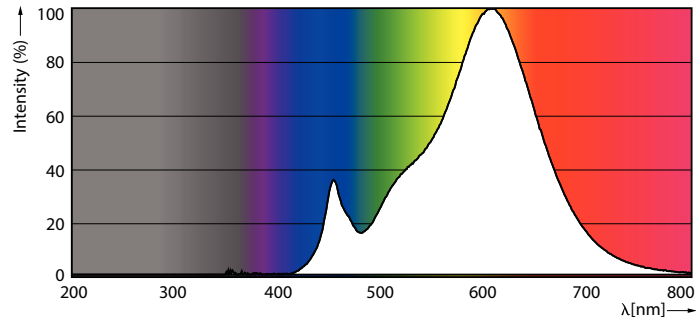

Photometric data

Spectral Power Distribution Colour - LEDGlobe 10-75W G120 E27 WW 230V_AU