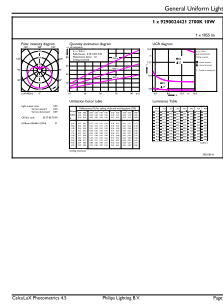

LEDLamps

LED Innovations	EyeComfort
Product Data	
Order product name	LEDGlobe 10-75W G120 E27 WW 230V_AU
Full product name	LEDGlobe 10-75W G120 E27 WW 230V_AU
Full product code	871869673242700
Order code	929002442169
Material Nr. (12NC)	929002442169

Numerator - Quantity Per Pack	1
Net Weight (Piece)	0.130 kg
EAN/UPC - Product/Case	8718696732427
Numerator - Packs per outer box	3
EAN/UPC - Case	8719514271593

Dimensional drawing

Product	D	C
LEDGlobe 10-75W G120 E27 WW 230V_AU	120 mm	170 mm

Photometric data

Spectral Power Distribution Colour - LEDGlobe 10-75W G120 E27 WW 230V_AU

General uniform lighting - LEDGlobe 10-75W G120 E27 WW 230V_AU

Light Distribution Diagram - LEDGlobe 10-75W G120 E27 WW 230V_AU