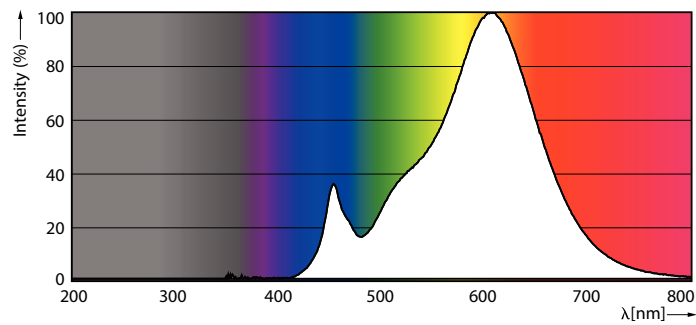

Photometric data

Spectral Power Distribution Colour - LEDGlobe 10-75W G120 E27 WW 230V_AU