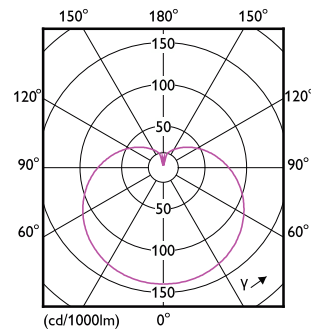

Product data

General Information	
Cap-Base	E27
Nominal lifetime	15,000 h
Switching Cycle	50,000
Rated Lifetime (Hours)	15,000 h
Lighting Technology	LED
Light Technical	
Color Code	827 [CCT of 2700K]
Color Code	827 [CCT of 2700K]
Beam Angle (Nom)	150 degree(s)
Luminous Flux	1,055 lm
Color Designation	Warm White (WW)
Luminous Efficacy (rated) (Nom)	105 lm/W
Correlated Color Temperature (Nom)	2700 K
Color Consistency	<6
Color rendering index (CRI)	80
LLMF At End Of Nominal Lifetime (Nom)	70 %
Operating and Electrical	
Input Frequency	50 to 60 Hz
Power Consumption	10 W
Lamp Current (Nom)	75 mA

Local order code	G1201000LE27WW
Numerator - Quantity Per Pack	1
Net Weight (Piece)	0.130 kg
EAN/UPC - Product/Case	8718696732427
Numerator - Packs per outer box	3
EAN/UPC - Case	8719514271593

Dimensional drawing

Product	D	C
LEDGlobe 10-75W G120 E27 WW 230V_AU	120 mm	170 mm

Photometric data

Spectral Power Distribution Colour - LEDGlobe 10-75W G120 E27 WW 230V_AU

General uniform lighting - LEDGlobe 10-75W G120 E27 WW 230V_AU