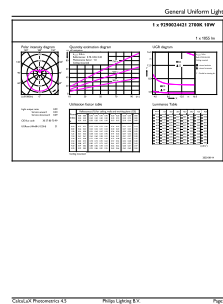

LEDLamps

LED Innovations	EyeComfort
Product Data	
Order product name	LEDGlobe 10-75W G120 E27 WW 230V_AU
Full product name	LEDGlobe 10-75W G120 E27 WW 230V_AU
Full product code	871869673242700
Local code description	G1201000LE27WW
Order code	929002442169
Material Nr. (12NC)	929002442169

Local order code	G1201000LE27WW
Numerator - Quantity Per Pack	1
Net Weight (Piece)	0.130 kg
EAN/UPC - Product/Case	8718696732427
Numerator - Packs per outer box	3
EAN/UPC - Case	8719514271593

Dimensional drawing

Product	D	C
LEDGlobe 10-75W G120 E27 WW 230V_AU	120 mm	170 mm

Photometric data

Spectral Power Distribution Colour - LEDGlobe 10-75W G120 E27 WW 230V_AU

General uniform lighting - LEDGlobe 10-75W G120 E27 WW 230V_AU