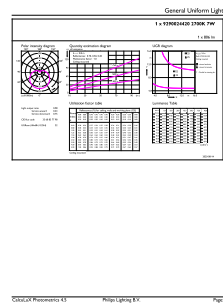

Photometric data

General uniform lighting - LEDGlobe 7-60W G95 B22 WW 230V_AU