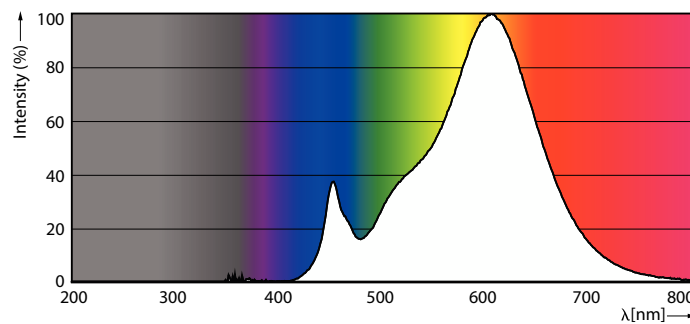

Spectral Power Distribution Colour - LEDGlobe 7-60W G95 B22 WW 230V_AU