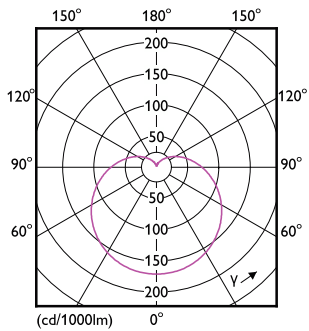

Photometric data

Light Distribution Diagram - LEDGlobe 7-60W G95 B22 WW 230V_AU