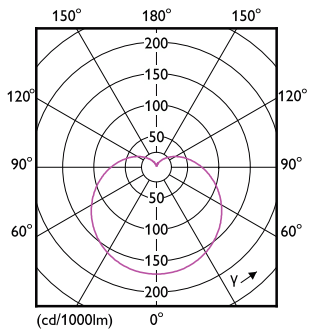

Photometric data

Light Distribution Diagram - LEDGlobe 7-60W G95 E27 WW 230V_AU

Calculator Photometric Data Page 11 of 11

General uniform lighting - LEDGlobe 7-60W G95 E27 WW 230V_AU