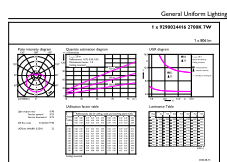

Calculator Photometric Data Page 11 of 11

General uniform lighting - LEDGlobe 7-60W G95 E27 WW 230V_AU