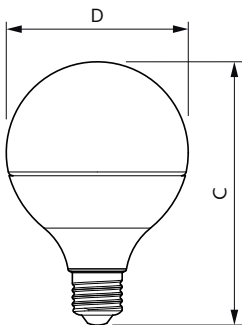

Numerator - Quantity Per Pack	1
Net Weight (Piece)	0.112 kg
EAN/UPC - Product/Case	8718696732465
Numerator - Packs per outer box	3
EAN/UPC - Case	8719514271357

Dimensional drawing

Product	D	C
LEDGlobe 7-60W G95 E27 WW 230V_AU	95 mm	137 mm