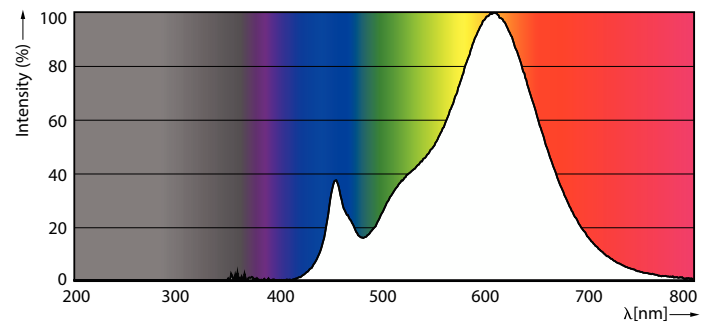

Photometric data

Spectral Power Distribution Colour - LEDGlobe 7-60W G95 E27 WW 230V_AU

Calculator Photometric Data Page 11 of 11

General uniform lighting - LEDGlobe 7-60W G95 E27 WW 230V_AU