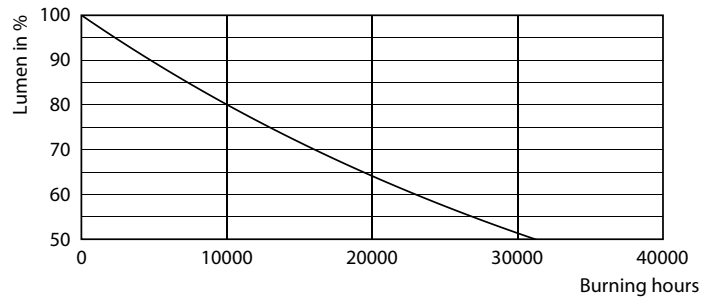

Lumen Maintenance Diagram - LEDGlobe 7-60W G95 E27 WW 230V_AU