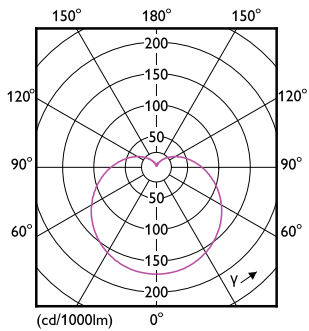

Product data

General Information	
Cap-Base	E27
Nominal lifetime	15,000 h
Switching Cycle	50,000
Rated Lifetime (Hours)	15,000 h
Lighting Technology	LED
Light Technical	
Color Code	827 [CCT of 2700K]
Color Code	827 [CCT of 2700K]
Beam Angle (Nom)	150 degree(s)
Luminous Flux	806 lm
Color Designation	Warm White (WW)
Luminous Efficacy (rated) (Nom)	115 lm/W
Correlated Color Temperature (Nom)	2700 K
Color Consistency	<6
Color rendering index (CRI)	80
LLMF At End Of Nominal Lifetime (Nom)	70 %
Operating and Electrical	
Input Frequency	50 to 60 Hz
Power Consumption	7 W
Lamp Current (Nom)	60 mA

Product	D	C
LEDGlobe 7-60W G95 E27 WW 230V_AU	95 mm	137 mm

Photometric data

Light Distribution Diagram - LEDGlobe 7-60W G95 E27 WW 230V_AU

Spectral Power Distribution Colour - LEDGlobe 7-60W G95 E27 WW 230V_AU