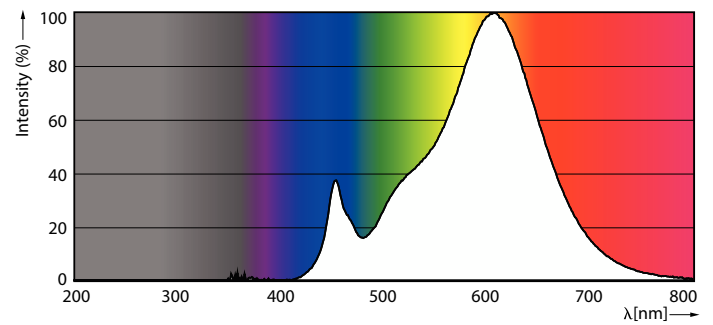

Spectral Power Distribution Colour - LEDGlobe 7-60W G95 E27 WW 230V_AU