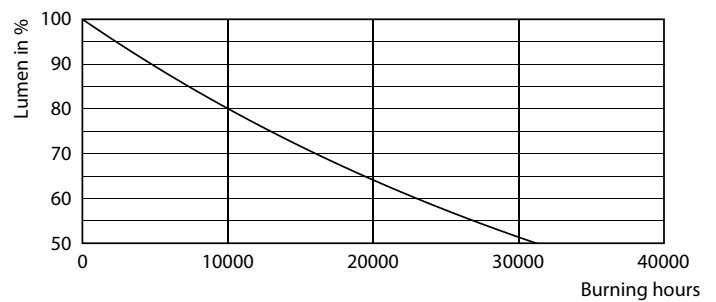

Målskitse

Product	D	C
LED classic CM 50W A60 E27 WW CL D SRT4	60 mm	106 mm

Fotometriske data

Light Distribution Diagram - LED classic CM 50W A60 E27 WW CL D SRT4

Spectral Power Distribution Colour - LED classic CM 50W A60 E27 WW CL D SRT4

LED-lyskilder med klassisk glødetråd

Fotometriske data

General uniform lighting - LED classic CM 50W A60 E27 WW CL D SRT4

Levetid

Life Expectancy Diagram

Lumen Maintenance Diagram - LED classic CM 50W A60 E27 WW CL D SRT4