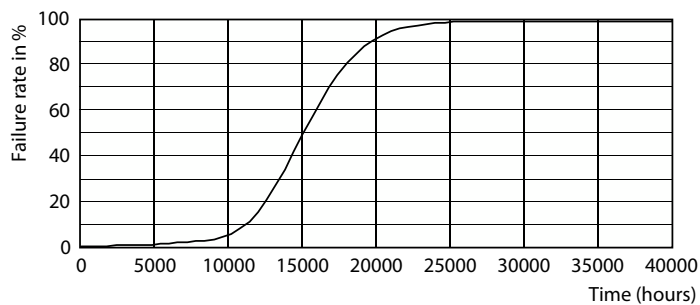

LED-lyskilder med klassisk glødetråd

Fotometriske data

General uniform lighting - LED classic CM 50W A60 E27 WW CL D SRT4

Levetid

Life Expectancy Diagram