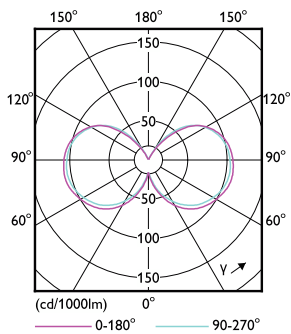

Målskitse

Product	D	C
LED classic CM 50W A60 E27 WW CL D SRT4	60 mm	106 mm

Fotometriske data

Light Distribution Diagram - LED classic CM 50W A60 E27 WW CL D SRT4

Spectral Power Distribution Colour - LED classic CM 50W A60 E27 WW CL D SRT4