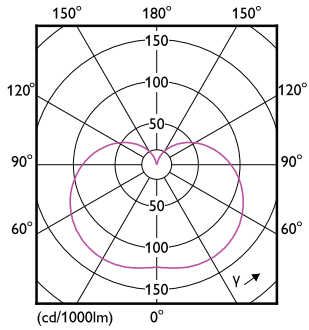

Kronljus-LED

Fotometriska data

Light Distribution Diagram - LED 7W T25 E14 WW FR ND 1SR T6