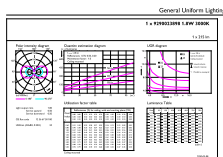

Schéma dimensionnel

Product	D	C
CorePro LEDcapsuleLV 1.8-20W GY6.35 830	13 mm	35 mm

Données photométriques

General uniform lighting - CorePro LEDcapsuleLV 1.8-20W GY6.35 830

Spectral Power Distribution Colour - CorePro LEDcapsuleLV 1.8-20W GY6.35 830