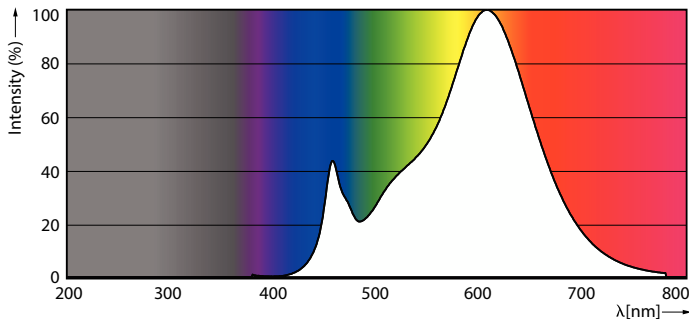

CorePro LEDcapsule LV

Fotometrische gegevens

Spectral Power Distribution Colour - CorePro LEDcapsuleLV 1.8-20W GY6.35 827