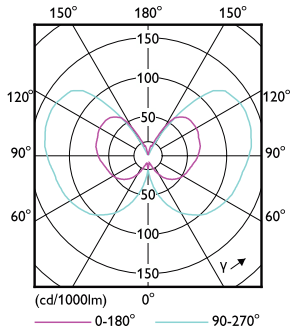

Classic filament LEDbulbs

Photometric data

Light Distribution Diagram - LED classic 11W G93 E27 smoky ND RF 1PF