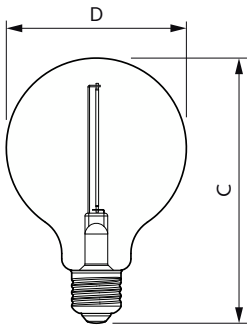

## Mechanical and Housing

Lamp Finish	smoky
Bulb material	Glass
Bulb shape	G93 [G 93 mm]

## Dimensional drawing

Product	D	C
LED classic 11W G93 E27 smoky ND RF 1PF	95 mm	142 mm