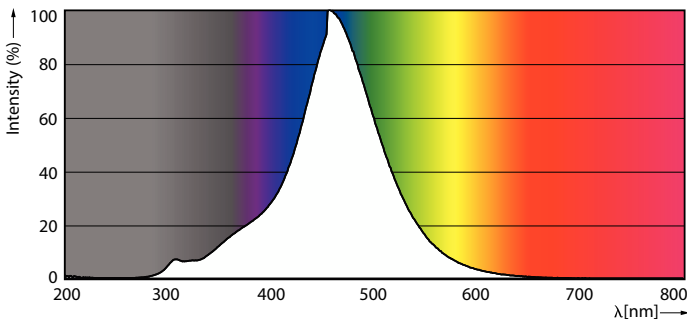

Photometric data

Spectral Power Distribution Colour - LED classic 11W G93 E27 smoky ND RF 1PF

General uniform lighting – LED classic 11W G93 E27 smoky ND RF 1PF