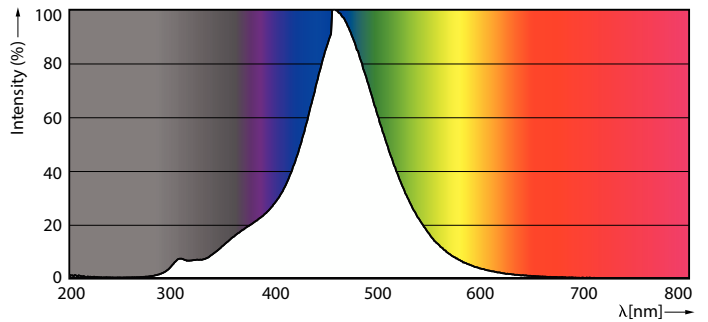

Classic filament LEDbulbs

Mechanical and Housing

Lamp Finish	smoky
Bulb material	Glass
Bulb shape	T32

Approval and Application

Energy consumption kWh/1,000 hours	3 kWh
EU RoHS compliant	Yes
EyeComfort	Yes
LED innovations	EyeComfort

Application Conditions

Can it be used in closed luminaires	No

Product Data

Order product name	LED classic 11W T32 E27 smoky ND RFSRT4

Full product name	LED classic 11W T32 E27 smoky ND RFSRT4
Full EOC	871869975967400
Order code	75967400
Material no. (12 NC)	929002380701
Numerator – quantity per pack	1
Net Weight (Piece)	0.038 kg
EAN/UPC – Product/Case	8718699759674
Numerator – packs per outer box	4
EAN/UPC – Case	8718699759681

Dimensional drawing

Product	D	C
LED classic 11W T32 E27 smoky ND RFSRT4	32 mm	140 mm

Photometric data

General uniform lighting - LED classic 11W T32 E27 smoky ND RFSRT4

Spectral Power Distribution Colour - LED classic 11W T32 E27 smoky ND RFSRT4