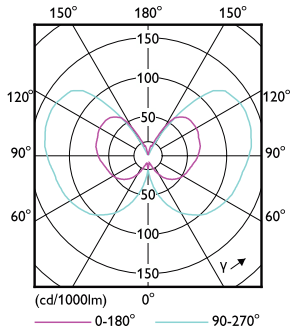

Product data

General Information	
Cap base	E27
Nominal lifetime	15,000 h
Switching Cycle	20,000
Rated Lifetime (Hours)	15,000 h
Lighting Technology	LED
Light Technical	
Colour Code	818 [CCT of 1800K]
Colour Code	818 [CCT of 1800K]
Luminous Flux	100 lm
Luminous efficacy (rated) (nom.)	43 lm/W
Colour designation	1800
Correlated Colour Temperature	1800 K
Colour consistency	<6
Colour rendering index (CRI)	80
LLMF at end of nominal lifetime (nom.)	70 %
Flickering value (PstLM)	1
Stroboscopic effect	0.4

Dimensional drawing

Product	D	C
LED classic 11W T32 E27 smoky ND RFSRT4	32 mm	140 mm

Photometric data

General uniform lighting - LED classic 11W T32 E27 smoky ND RFSRT4

Spectral Power Distribution Colour - LED classic 11W T32 E27 smoky ND RFSRT4

Classic filament LEDbulbs

Photometric data

Light Distribution Diagram - LED classic 11W T32 E27 smoky ND RFSRT4

Lifetime

Life Expectancy Diagram

Lumen Maintenance Diagram - LED classic 11W T32 E27 smoky ND RFSRT4