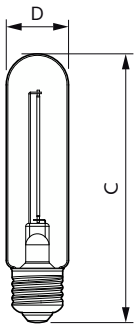

Product data

General Information	
Cap base	E27
Nominal lifetime	15,000 h
Switching Cycle	20,000
Rated Lifetime (Hours)	15,000 h
Lighting Technology	LED
Light Technical	
Colour Code	818 [CCT of 1800K]
Colour Code	818 [CCT of 1800K]
Luminous Flux	100 lm
Luminous efficacy (rated) (nom.)	43 lm/W
Colour designation	1800
Correlated Colour Temperature	1800 K
Colour consistency	<6
Colour rendering index (CRI)	80
LLMF at end of nominal lifetime (nom.)	70 %
Flickering value (PstLM)	1
Stroboscopic effect	0.4

Application Conditions

Can it be used in closed luminaires	No
-------------------------------------	----

Product Data

Order product name	LED classic 11W T32 E27 smoky ND RFSRT4
--------------------	--

Full product name	LED classic 11W T32 E27 smoky ND RFSRT4
Full EOC	871869975967400
Order code	75967400
Material no. (12 NC)	929002380701
Numerator – quantity per pack	1
Net Weight (Piece)	0.038 kg
EAN/UPC – Product/Case	8718699759674
Numerator – packs per outer box	4
EAN/UPC – Case	8718699759681

Dimensional drawing

Product	D	C
LED classic 11W T32 E27 smoky ND RFSRT4	32 mm	140 mm

Photometric data

General uniform lighting - LED classic 11W T32 E27 smoky ND RFSRT4

Spectral Power Distribution Colour - LED classic 11W T32 E27 smoky ND RFSRT4