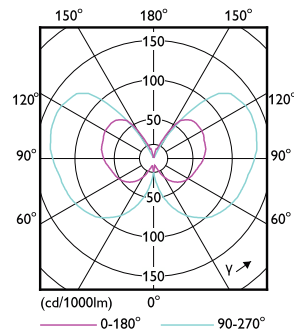

Product data

General Information	
Cap base	E27 [E27]
Nominal lifetime	15,000 h
Switching Cycle	20,000
Rated Lifetime (Hours)	15,000 h
Lighting Technology	LED
EU RoHS compliant	Yes
Light Technical	
Colour Code	818 [CCT of 1800K]
Colour Code	818 [CCT of 1800K]
Luminous Flux	100 lm
Colour designation	1800
Correlated Colour Temperature	1800 K
Luminous efficacy (rated) (nom.)	43 lm/W
Colour consistency	<6
Colour rendering index (CRI)	80
LLMF at end of nominal lifetime (nom.)	70 %
Flickering value (PstLM)	1
Stroboscopic effect	0.4

Dimensional drawing

Product	D	C
LEDclassic 11W ST64 E27 smoky ND RFSRT4	64 mm	143 mm

Photometric data

Spectral Power Distribution Colour - LEDclassic 11W ST64 E27 smoky ND RFSRT4

Light Distribution Diagram - LEDclassic 11W ST64 E27 smoky ND RFSRT4