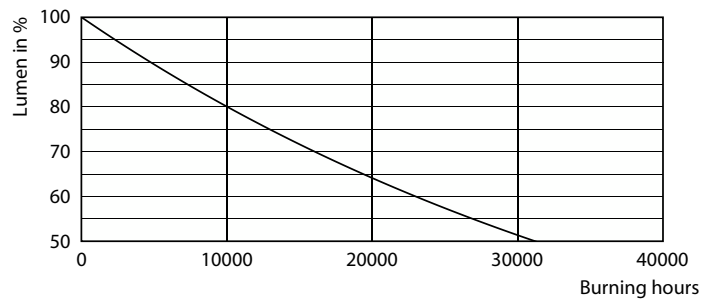

Classic filament LEDbulbs

Photometric data

General uniform lighting - LEDclassic 11W ST64 E27 smoky ND RFSRT4

Lifetime

Life Expectancy Diagram - LEDclassic 11W ST64 E27 smoky ND RFSRT4

Lumen Maintenance Diagram - LEDclassic 11W ST64 E27 smoky ND RFSRT4