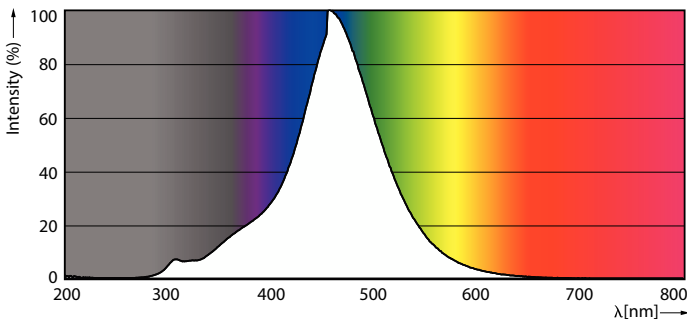

Photometric data

Spectral Power Distribution Colour - LEDclassic 11W ST64 E27 smoky ND RFSRT4