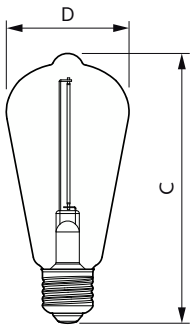

Dimensional drawing

Product	D	C
LEDclassic 11W ST64 E27 smoky ND RFSRT4	64 mm	143 mm

Photometric data

Spectral Power Distribution Colour - LEDclassic 11W ST64 E27 smoky ND RFSRT4

Light Distribution Diagram - LEDclassic 11W ST64 E27 smoky ND RFSRT4