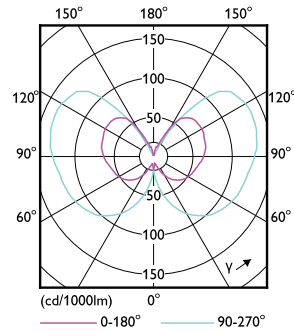

Product data

General Information	
Cap base	E27 [E27]
Nominal lifetime	15,000 h
Switching Cycle	20,000
Rated Lifetime (Hours)	15,000 h
Lighting Technology	LED
EU RoHS compliant	Yes
Light Technical	
Colour Code	818 [CCT of 1800K]
Colour Code	818 [CCT of 1800K]
Luminous Flux	100 lm
Colour designation	1800
Correlated Colour Temperature	1800 K
Luminous efficacy (rated) (nom.)	43 lm/W
Colour consistency	<6
Colour rendering index (CRI)	80
LLMF at end of nominal lifetime (nom.)	70 %
Flickering value (PstLM)	1
Stroboscopic effect	0.4

Dimensional drawing

Product	D	C
LEDclassic 11W A60 E27 smoky ND RFSRT4	60 mm	106 mm

Photometric data

Spectral Power Distribution Colour - LEDclassic 11W A60 E27 smoky ND RFSRT4

Light Distribution Diagram - LEDclassic 11W A60 E27 smoky ND RFSRT4