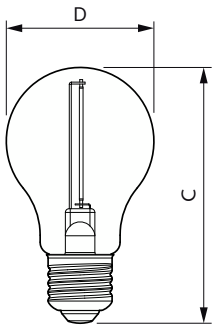

Dimensional drawing

Product	D	C
LEDclassic 11W A60 E27 smoky ND RFSRT4	60 mm	106 mm

Photometric data

Spectral Power Distribution Colour - LEDclassic 11W A60 E27 smoky ND RFSRT4

Light Distribution Diagram - LEDclassic 11W A60 E27 smoky ND RFSRT4