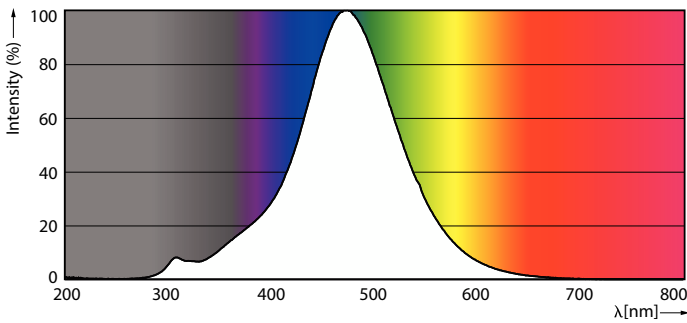

Product data

General Information	
Cap base	E27 [E27]
Nominal lifetime	15,000 h
Switching Cycle	20,000
Rated Lifetime (Hours)	15,000 h
Lighting Technology	LED
EU RoHS compliant	Yes
Light Technical	
Colour Code	818 [CCT of 1800K]
Colour Code	818 [CCT of 1800K]
Luminous Flux	100 lm
Colour designation	1800
Correlated Colour Temperature	1800 K
Luminous efficacy (rated) (nom.)	43 lm/W
Colour consistency	<6
Colour rendering index (CRI)	80
LLMF at end of nominal lifetime (nom.)	70 %
Flickering value (PstLM)	1
Stroboscopic effect	0.4

Classic filament LEDbulbs

Mechanical and Housing

Lamp Finish	smoky
Bulb material	Glass
Bulb shape	A60 [A 60 mm]

Approval and Application

Energy consumption kWh/1,000 hours	3 kWh
EyeComfort	Yes

Product Data

Dimensional drawing

Product	D	C
LEDclassic 11W A60 E27 smoky ND RFSRT4	60 mm	106 mm

Photometric data

Spectral Power Distribution Colour - LEDclassic 11W A60 E27 smoky ND RFSRT4

Light Distribution Diagram - LEDclassic 11W A60 E27 smoky ND RFSRT4