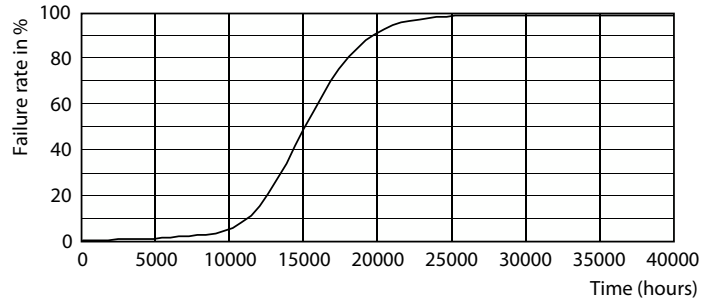

Ecofit Ledtubes T8

Lifetime

Life Expectancy Diagram - Ledtube DE 1200mm 18W 1800lm 765 T8 G13