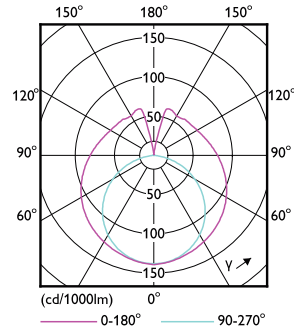

Product data

General Information		Lamp Current (Nom)	
Cap-Base	G13 [Medium Bi-Pin Fluorescent]		155 mA
Nominal lifetime	15,000 hour(s)	Starting Time (Nom)	0.5 s
Switching Cycle	50,000	Warm-up time to 60% light	0.5 s
Lighting Technology	LED	Power Factor (Fraction)	0.5
EU RoHS compliant	Yes	Voltage (Nom)	220-240 V
Light Technical		Temperature	
Color Code	765 [CCT of 6500K]	Ambient temperature range	-20 °C to 45 °C
Beam Angle (Nom)	240 degree(s)	T-Case Maximum (Nom)	60 °C
Luminous Flux	1,800 lm	Controls and Dimming	
Color Designation	Cool Daylight	Dimmable	No
Correlated Color Temperature (Nom)	6500 K	Mechanical and Housing	
Luminous Efficacy (rated) (Nom)	100.00 lm/W	Product Length	1,200 mm
Color Consistency	<7	Bulb Shape	T8
Color rendering index (CRI)	70	Approval and Application	
LLMF At End Of Nominal Lifetime (Nom)	70 %	Energy Saving Product	Yes
Operating and Electrical		Approval Marks	RoHS compliance KEMA Keur certificate
Line Frequency	50 to 60 Hz	Energy Consumption kWh/1000 h	18 kWh
Input Frequency	50 to 60 Hz		
Power Consumption	18 W		

Photometric data

Spectral Power Distribution Colour - Ledtube DE 1200mm 18W 1800lm 765 T8 G13

Light Distribution Diagram - Ledtube DE 1200mm 18W 1800lm 765 T8 G13

General uniform lighting - Ledtube DE 1200mm 18W 1800lm 765 T8 G13