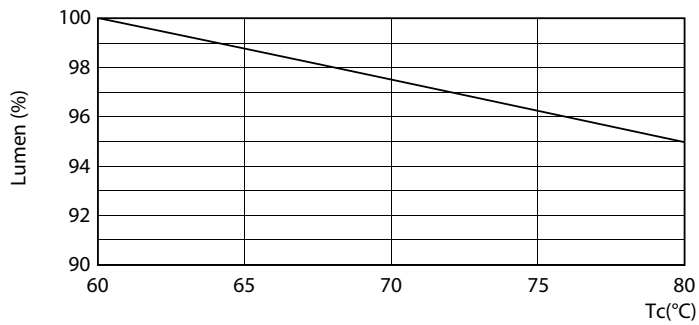

Life Expectancy Diagram - Ledtube DE 1200mm 18W 1800lm 765 T8 G13

Lumen Maintenance Diagram - Ledtube DE 1200mm 18W 1800lm 765 T8 G13