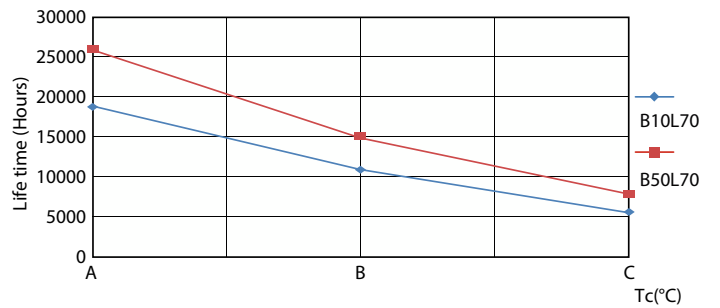

Life Expectancy Diagram - Ledtube DE 1200mm 18W 1800lm 765 T8 G13