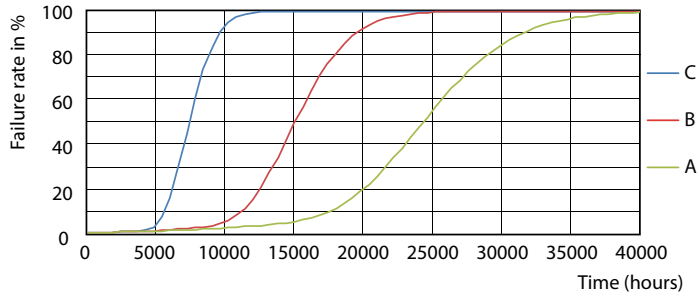

Ecofit Ledtubes T8

Lifetime

Life Expectancy Diagram - Ledtube DE 1200mm 18W 1800lm 765 T8 G13