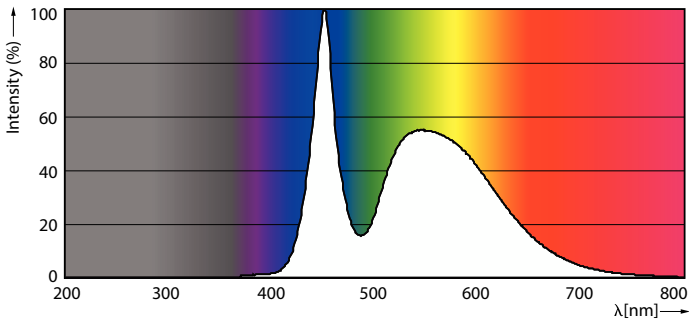

Photometric data

Spectral Power Distribution Colour - Ledtube DE 1200mm 18W 1800lm 765 T8 G13