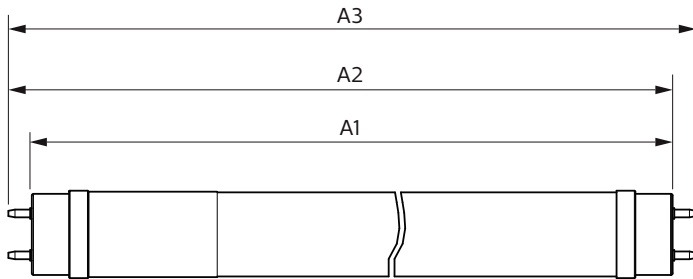

Ecofit Ledtubes T8

Product Data

Order product name	Ledtube DE 1200mm 18W 1800lm 765 T8 G13
Full product name	Ledtube DE 1200mm 18W 1800lm 765 T8 G13
Full product code	871869976013700
Order code	929002375408
Material Nr. (12NC)	929002375408

Numerator - Quantity Per Pack	1
EAN/UPC - Product/Case	8718699760137
Numerator - Packs per outer box	20
EAN/UPC - Case	8718699760144

Dimensional drawing

Product	D1	D2	A1	A2	A3
Ledtube DE 1200mm 18W 1800lm 765 T8 G13	25.7 mm	28 mm	1,198 mm	1,205 mm	1,212 mm