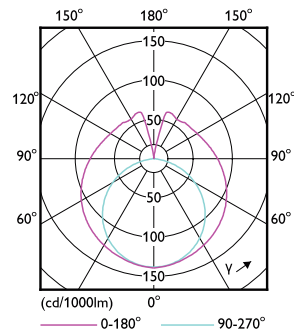

General uniform lighting - Ledtube DE 1200mm 18W 1800lm 740 T8 G13

Light Distribution Diagram - Ledtube DE 1200mm 18W 1800lm 740 T8 G13