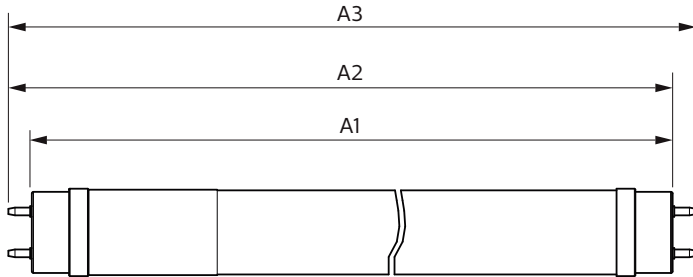

Ecofit Ledtubes T8

Product Data

Order product name	Ledtube DE 1200mm 18W 1800lm 740 T8 G13
Full product name	Ledtube DE 1200mm 18W 1800lm 740 T8 G13
Full product code	871869976011300
Order code	929002375308
Material Nr. (12NC)	929002375308

Numerator - Quantity Per Pack	1
EAN/UPC - Product/Case	8718699760113
Numerator - Packs per outer box	20
EAN/UPC - Case	8718699760120

Dimensional drawing

Product	D1	D2	A1	A2	A3
Ledtube DE 1200mm 18W 1800lm 740 T8 G13	25.7 mm	28 mm	1,198 mm	1,205 mm	1,212 mm