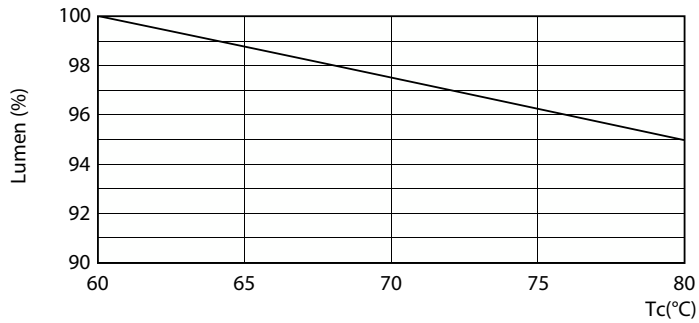

Product data

General Information		Lamp Current (Nom)	
Cap-Base	G13 [Medium Bi-Pin Fluorescent]	Lamp Current (Nom)	155 mA
Nominal lifetime	15,000 hour(s)	Starting Time (Nom)	0.5 s
Switching Cycle	50,000	Warm-up time to 60% light	0.5 s
Lighting Technology	LED	Power Factor (Fraction)	0.5
EU RoHS compliant	Yes	Voltage (Nom)	220-240 V
Light Technical		Temperature	
Color Code	740 [CCT of 4000K]	Ambient temperature range	-20 °C to 45 °C
Beam Angle (Nom)	240 degree(s)	T-Case Maximum (Nom)	60 °C
Luminous Flux	1,800 lm	Controls and Dimming	
Color Designation	Cool White (CW)	Dimmable	No
Correlated Color Temperature (Nom)	4000 K	Mechanical and Housing	
Luminous Efficacy (rated) (Nom)	100.00 lm/W	Product Length	1,200 mm
Color Consistency	<7	Bulb Shape	T8
Color rendering index (CRI)	70	Approval and Application	
LLMF At End Of Nominal Lifetime (Nom)	70 %	Energy Saving Product	Yes
Operating and Electrical		Approval Marks	RoHS compliance KEMA Keur certificate
Line Frequency	50 to 60 Hz	Energy Consumption kWh/1000 h	18 kWh
Input Frequency	50 to 60 Hz		
Power Consumption	18 W		

Light Distribution Diagram - Ledtube DE 1200mm 18W 1800lm 740 T8 G13

Ecofit Ledtubes T8

Lifetime

Life Expectancy Diagram - Ledtube DE 1200mm 18W 1800lm 740 T8 G13

Life Expectancy Diagram - Ledtube DE 1200mm 18W 1800lm 740 T8 G13