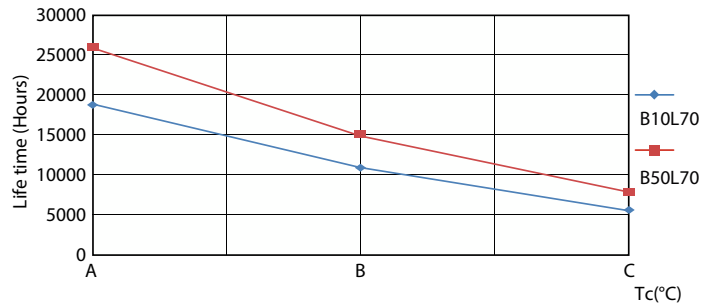

Product data

General Information		Lamp Current (Nom)	
Cap-Base	G13 [Medium Bi-Pin Fluorescent]	Lamp Current (Nom)	155 mA
Nominal lifetime	15,000 hour(s)	Starting Time (Nom)	0.5 s
Switching Cycle	50,000	Warm-up time to 60% light	0.5 s
Lighting Technology	LED	Power Factor (Fraction)	0.5
EU RoHS compliant	Yes	Voltage (Nom)	220-240 V
Light Technical		Temperature	
Color Code	740 [CCT of 4000K]	Ambient temperature range	-20 °C to 45 °C
Beam Angle (Nom)	240 degree(s)	T-Case Maximum (Nom)	60 °C
Luminous Flux	1,800 lm	Controls and Dimming	
Color Designation	Cool White (CW)	Dimmable	No
Correlated Color Temperature (Nom)	4000 K	Mechanical and Housing	
Luminous Efficacy (rated) (Nom)	100.00 lm/W	Product Length	1,200 mm
Color Consistency	<7	Bulb Shape	T8
Color rendering index (CRI)	70	Approval and Application	
LLMF At End Of Nominal Lifetime (Nom)	70 %	Energy Saving Product	Yes
Operating and Electrical		Approval Marks	RoHS compliance KEMA Keur certificate
Line Frequency	50 to 60 Hz	Energy Consumption kWh/1000 h	18 kWh
Input Frequency	50 to 60 Hz		
Power Consumption	18 W		

Light Distribution Diagram - Ledtube DE 1200mm 18W 1800lm 740 T8 G13

Ecofit Ledtubes T8

Lifetime

Life Expectancy Diagram - Ledtube DE 1200mm 18W 1800lm 740 T8 G13

Life Expectancy Diagram - Ledtube DE 1200mm 18W 1800lm 740 T8 G13