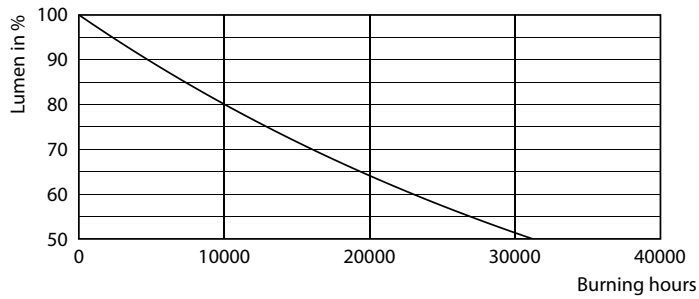

Lumen Maintenance Diagram