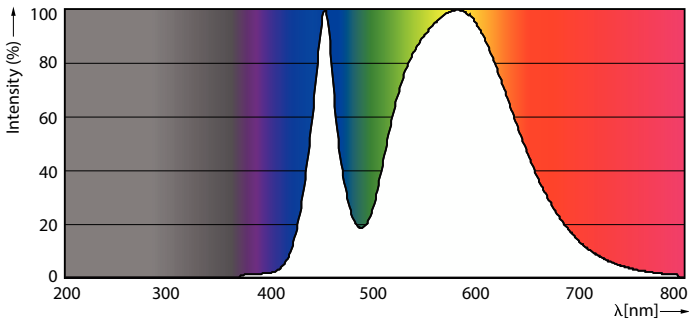

Photometric data

Spectral Power Distribution Colour - Ledtube DE 1200mm 18W 1800lm 740 T8 G13