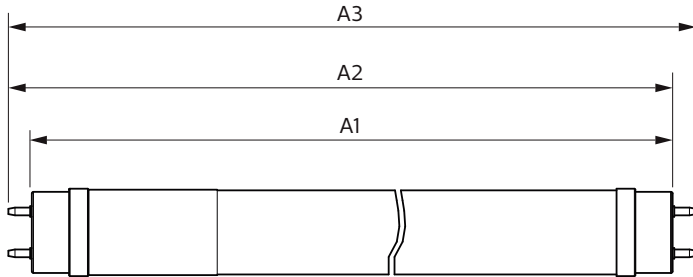

Ecofit Ledtubes T8

Product Data

Order product name	Ledtube DE 600mm 9W 900lm 765 T8 G13
Full product name	Ledtube DE 600mm 9W 900lm 765 T8 G13
Full product code	871869976009000
Order code	929002375208
Material Nr. (12NC)	929002375208

Numerator - Quantity Per Pack	1
EAN/UPC - Product/Case	8718699760090
Numerator - Packs per outer box	20
EAN/UPC - Case	8718699760106

Dimensional drawing

Product	D1	D2	A1	A2	A3
Ledtube DE 600mm 9W 900lm 765 T8 G13	25.7 mm	28 mm	588.5 mm	595.5 mm	602.5 mm