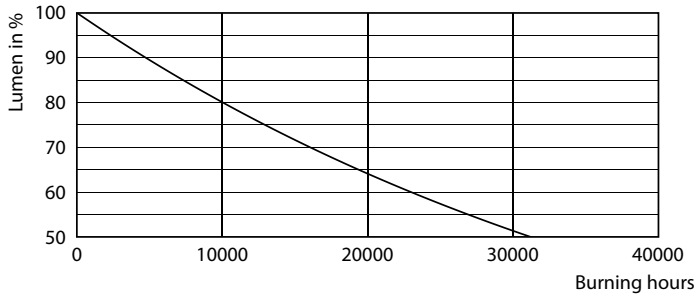

Product data

General Information	
Cap-Base	G13 [Medium Bi-Pin Fluorescent]
Nominal lifetime	15,000 hour(s)
Switching Cycle	50,000
Lighting Technology	LED
EU RoHS compliant	Yes
Light Technical	
Color Code	765 [CCT of 6500K]
Beam Angle (Nom)	240 degree(s)
Luminous Flux	900 lm
Color Designation	Cool Daylight
Correlated Color Temperature (Nom)	6500 K
Luminous Efficacy (rated) (Nom)	100.00 lm/W
Color Consistency	<7
Color rendering index (CRI)	70
LLMF At End Of Nominal Lifetime (Nom)	70 %
Operating and Electrical	
Line Frequency	50 to 60 Hz
Input Frequency	50 to 60 Hz
Power Consumption	9 W

Ecofit Ledtubes T8

Lifetime

Life Expectancy Diagram - Ledtube DE 600mm 9W 900lm 765 T8 G13

Life Expectancy Diagram - Ledtube DE 600mm 9W 900lm 765 T8 G13

Life Expectancy Diagram - Ledtube DE 600mm 9W 900lm 765 T8 G13