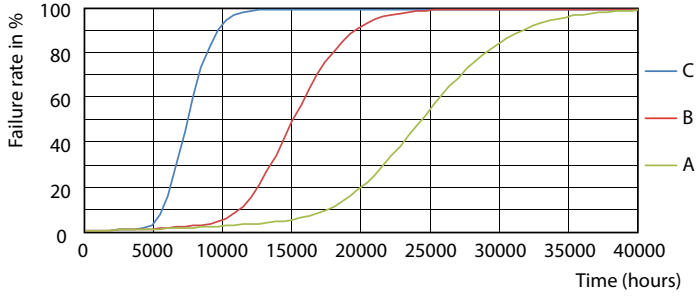

Ecofit Ledtubes T8

Lifetime