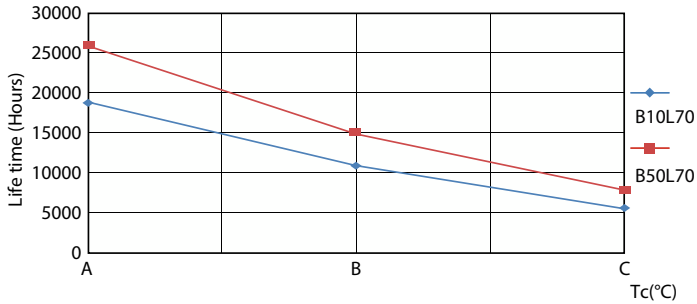

Life Expectancy Diagram - Ledtube DE 600mm 9W 900lm 765 T8 G13

Life Expectancy Diagram - Ledtube DE 600mm 9W 900lm 765 T8 G13