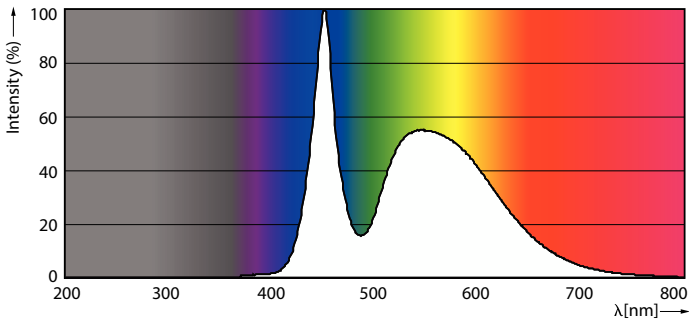

Photometric data

Spectral Power Distribution Colour - Ledtube DE 600mm 9W 900lm 765 T8 G13

General Uniform Lighting
Page 11

General uniform lighting - Ledtube DE 600mm 9W 900lm 765 T8 G13