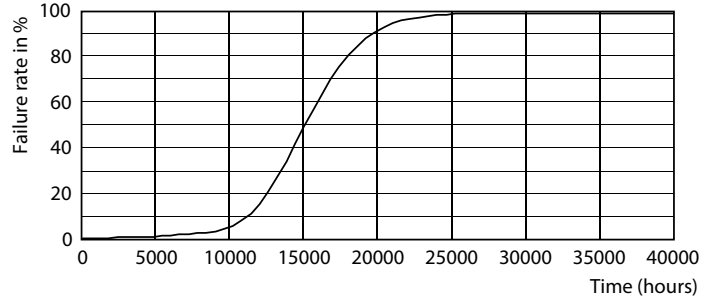

Life Expectancy Diagram - Ledtube DE 600mm 9W 900lm 765 T8 G13

Ecofit Ledtubes T8

Lifetime