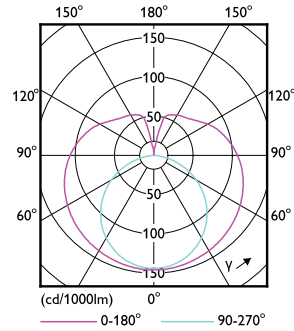

Product data

General Information	
Cap-Base	G13 [Medium Bi-Pin Fluorescent]
Nominal lifetime	15,000 hour(s)
Switching Cycle	50,000
Lighting Technology	LED
EU RoHS compliant	Yes
Light Technical	
Color Code	765 [CCT of 6500K]
Beam Angle (Nom)	240 degree(s)
Luminous Flux	900 lm
Color Designation	Cool Daylight
Correlated Color Temperature (Nom)	6500 K
Luminous Efficacy (rated) (Nom)	100.00 lm/W
Color Consistency	<7
Color rendering index (CRI)	70
LLMF At End Of Nominal Lifetime (Nom)	70 %
Operating and Electrical	
Line Frequency	50 to 60 Hz
Input Frequency	50 to 60 Hz
Power Consumption	9 W

Lamp Current (Nom)	78 mA
Starting Time (Nom)	0.5 s
Warm-up time to 60% light	0.5 s
Power Factor (Fraction)	0.5
Voltage (Nom)	220-240 V
Temperature	
Ambient temperature range	-20 °C to 45 °C
T-Case Maximum (Nom)	60 °C
Controls and Dimming	
Dimmable	No
Mechanical and Housing	
Product Length	600 mm
Bulb Shape	T8
Approval and Application	
Energy Saving Product	Yes
Approval Marks	RoHS compliance KEMA Keur certificate
Energy Consumption kWh/1000 h	9 kWh

Ecofit Ledtubes T8

Product Data

Order product name	Ledtube DE 600mm 9W 900lm 765 T8 G13
Full product name	Ledtube DE 600mm 9W 900lm 765 T8 G13
Full product code	871869976009000
Order code	929002375208
Material Nr. (12NC)	929002375208

Photometric data

Spectral Power Distribution Colour - Ledtube DE 600mm 9W 900lm 765 T8 G13

Light Distribution Diagram - Ledtube DE 600mm 9W 900lm 765 T8 G13

General Uniform Lighting
 Page 11

General uniform lighting - Ledtube DE 600mm 9W 900lm 765 T8 G13