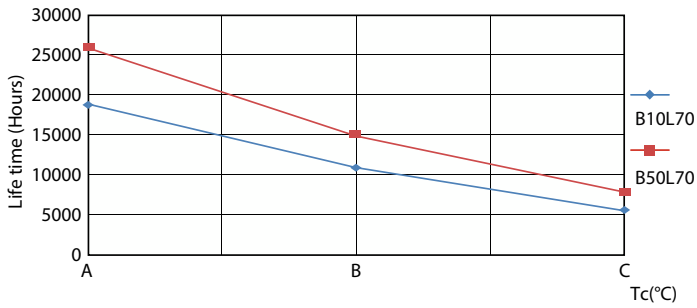

Life Expectancy Diagram - Ledtube DE 600mm 9W 900lm 765 T8 G13

Life Expectancy Diagram - Ledtube DE 600mm 9W 900lm 765 T8 G13