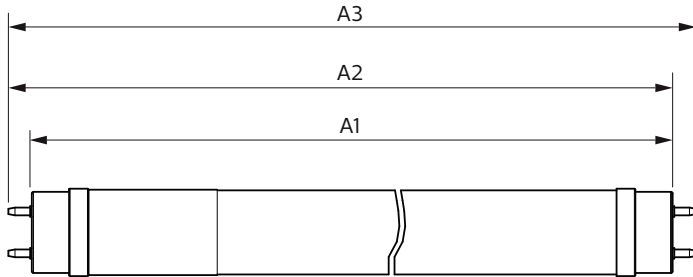

Ecofit Ledtubes T8

Product Data

Order product name	Ledtube DE 600mm 9W 900lm 765 T8 G13
Full product name	Ledtube DE 600mm 9W 900lm 765 T8 G13
Full product code	871869976009000
Order code	929002375208
Material Nr. (12NC)	929002375208

Numerator - Quantity Per Pack

Numerator - Quantity Per Pack	1
EAN/UPC - Product/Case	8718699760090
Numerator - Packs per outer box	20
EAN/UPC - Case	8718699760106

Dimensional drawing

Product	D1	D2	A1	A2	A3
Ledtube DE 600mm 9W 900lm 765 T8 G13	25.7 mm	28 mm	588.5 mm	595.5 mm	602.5 mm