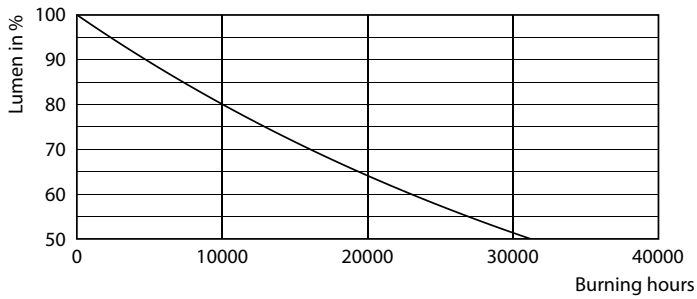

Lumen Maintenance Diagram