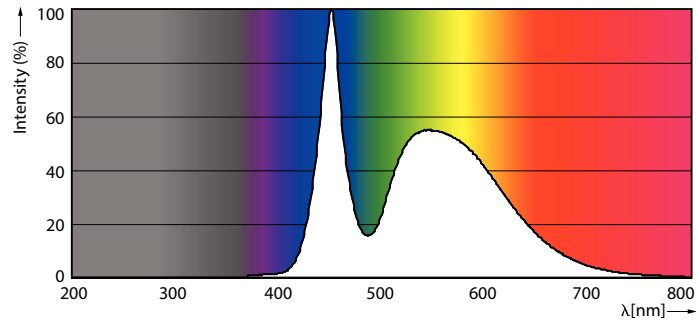

Photometric data

Spectral Power Distribution Colour - Ledtube DE 600mm 9W 900lm 765 T8 G13

General Uniform Lighting
Page 11

General uniform lighting - Ledtube DE 600mm 9W 900lm 765 T8 G13