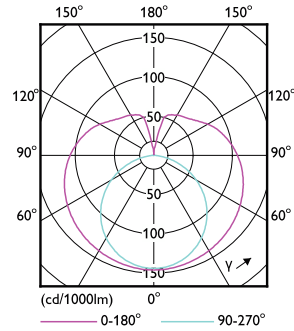

Lamp Current (Nom)	78 mA
Starting Time (Nom)	0.5 s
Warm-up time to 60% light	0.5 s
Power Factor (Fraction)	0.5
Voltage (Nom)	220-240 V
Temperature	
Ambient temperature range	-20 °C to 45 °C
T-Case Maximum (Nom)	60 °C
Controls and Dimming	
Dimmable	No
Mechanical and Housing	
Product Length	600 mm
Bulb Shape	T8
Approval and Application	
Energy Saving Product	Yes
Approval Marks	RoHS compliance KEMA Keur certificate
Energy Consumption kWh/1000 h	9 kWh

Numerator - Quantity Per Pack

Numerator - Quantity Per Pack	1
EAN/UPC - Product/Case	8718699760090
Numerator - Packs per outer box	20
EAN/UPC - Case	8718699760106

Dimensional drawing

Product	D1	D2	A1	A2	A3
Ledtube DE 600mm 9W 900lm 765 T8 G13	25.7 mm	28 mm	588.5 mm	595.5 mm	602.5 mm

Photometric data

Spectral Power Distribution Colour - Ledtube DE 600mm 9W 900lm 765 T8 G13

Light Distribution Diagram - Ledtube DE 600mm 9W 900lm 765 T8 G13

General Uniform Lighting
Page 11

General uniform lighting - Ledtube DE 600mm 9W 900lm 765 T8 G13