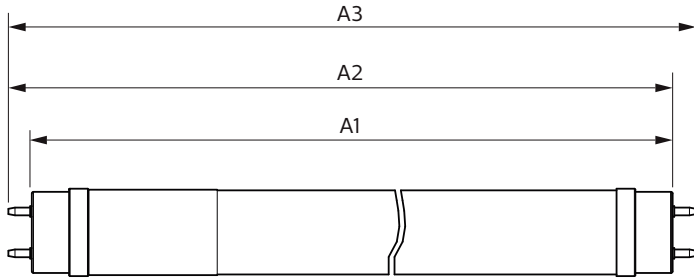

Ecofit Ledtubes T8

Product Data

Order product name	Ledtube DE 600mm 9W 900lm 740 T8 G13
Full product name	Ledtube DE 600mm 9W 900lm 740 T8 G13
Full product code	871869976007600
Order code	929002375108
Material Nr. (12NC)	929002375108

Numerator - Quantity Per Pack	1
EAN/UPC - Product/Case	8718699760076
Numerator - Packs per outer box	20
EAN/UPC - Case	8718699760083

Dimensional drawing

Product	D1	D2	A1	A2	A3
Ledtube DE 600mm 9W 900lm 740 T8 G13	25.7 mm	28 mm	588.5 mm	595.5 mm	602.5 mm