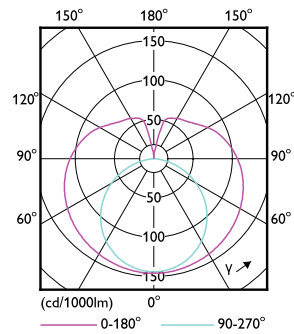

General uniform lighting - Ledtube DE 600mm 9W 900lm 740 T8 G13

Light Distribution Diagram - Ledtube DE 600mm 9W 900lm 740 T8 G13