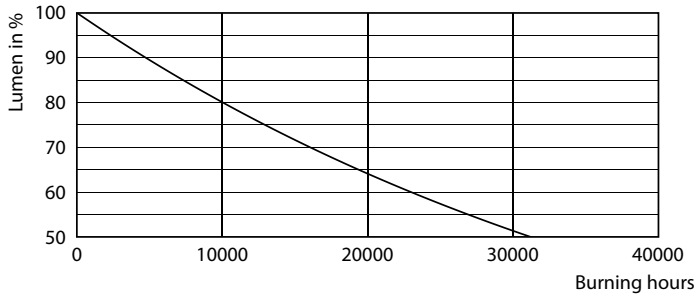

Ecofit Ledtubes T8

Lifetime

Lumen Maintenance Diagram