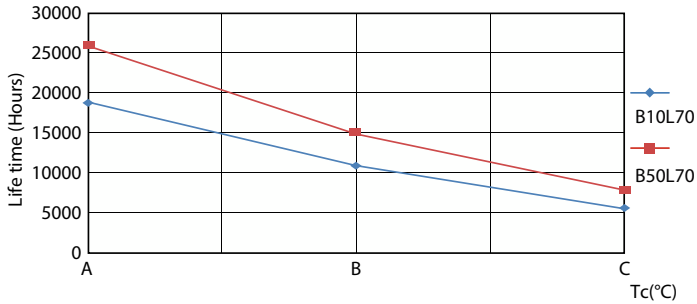

Life Expectancy Diagram - Ledtube DE 600mm 9W 900lm 740 T8 G13

Life Expectancy Diagram - Ledtube DE 600mm 9W 900lm 740 T8 G13