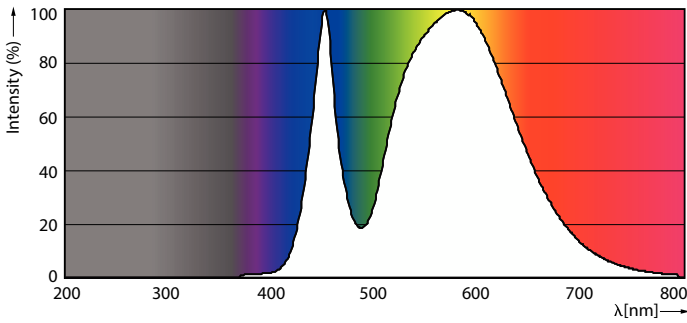

Photometric data

Spectral Power Distribution Colour - Ledtube DE 600mm 9W 900lm 740 T8 G13