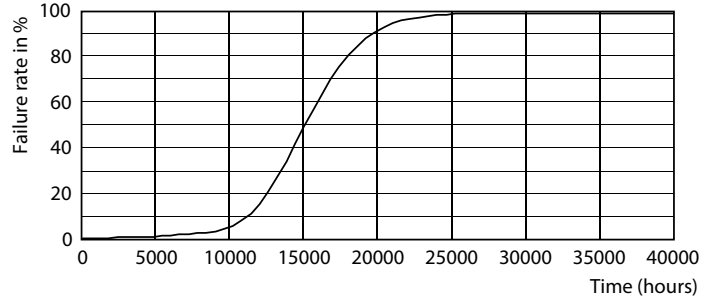

Life Expectancy Diagram - Ledtube DE 600mm 9W 900lm 740 T8 G13

Ecofit Ledtubes T8

Lifetime