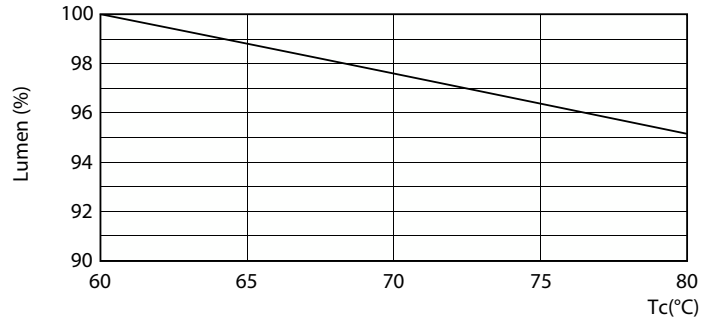

Product data

General Information		Lamp Current (Nom)	
Cap-Base	G13 [Medium Bi-Pin Fluorescent]		78 mA
Nominal lifetime	15,000 hour(s)	Starting Time (Nom)	0.5 s
Switching Cycle	50,000	Warm-up time to 60% light	0.5 s
Lighting Technology	LED	Power Factor (Fraction)	0.5
EU RoHS compliant	Yes	Voltage (Nom)	220-240 V
Light Technical		Temperature	
Color Code	740 [CCT of 4000K]	Ambient temperature range	-20 °C to 45 °C
Beam Angle (Nom)	240 degree(s)	T-Case Maximum (Nom)	60 °C
Luminous Flux	900 lm	Controls and Dimming	
Color Designation	Cool White (CW)	Dimmable	No
Correlated Color Temperature (Nom)	4000 K	Mechanical and Housing	
Luminous Efficacy (rated) (Nom)	100.00 lm/W	Product Length	600 mm
Color Consistency	<7	Bulb Shape	T8
Color rendering index (CRI)	70	Approval and Application	
LLMF At End Of Nominal Lifetime (Nom)	70 %	Energy Saving Product	Yes
Operating and Electrical		Approval Marks	RoHS compliance KEMA Keur certificate
Line Frequency	50 to 60 Hz	Energy Consumption kWh/1000 h	9 kWh
Input Frequency	50 to 60 Hz		
Power Consumption	9 W		

Light Distribution Diagram - Ledtube DE 600mm 9W 900lm 740 T8 G13

Ecofit Ledtubes T8

Lifetime

Life Expectancy Diagram - Ledtube DE 600mm 9W 900lm 740 T8 G13

Life Expectancy Diagram - Ledtube DE 600mm 9W 900lm 740 T8 G13