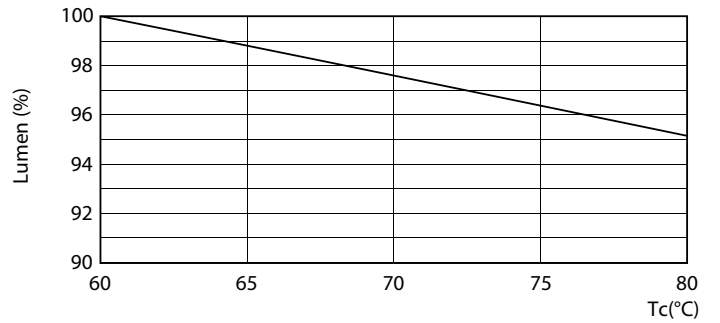

Product data

General Information		Lamp Current (Nom)	
Cap-Base	G13 [Medium Bi-Pin Fluorescent]		78 mA
Nominal lifetime	15,000 hour(s)	Starting Time (Nom)	0.5 s
Switching Cycle	50,000	Warm-up time to 60% light	0.5 s
Lighting Technology	LED	Power Factor (Fraction)	0.5
EU RoHS compliant	Yes	Voltage (Nom)	220-240 V
Light Technical		Temperature	
Color Code	740 [CCT of 4000K]	Ambient temperature range	-20 °C to 45 °C
Beam Angle (Nom)	240 degree(s)	T-Case Maximum (Nom)	60 °C
Luminous Flux	900 lm	Controls and Dimming	
Color Designation	Cool White (CW)	Dimmable	No
Correlated Color Temperature (Nom)	4000 K	Mechanical and Housing	
Luminous Efficacy (rated) (Nom)	100.00 lm/W	Product Length	600 mm
Color Consistency	<7	Bulb Shape	T8
Color rendering index (CRI)	70	Approval and Application	
LLMF At End Of Nominal Lifetime (Nom)	70 %	Energy Saving Product	Yes
Operating and Electrical		Approval Marks	RoHS compliance KEMA Keur certificate
Line Frequency	50 to 60 Hz	Energy Consumption kWh/1000 h	9 kWh
Input Frequency	50 to 60 Hz		
Power Consumption	9 W		

Photometric data

Spectral Power Distribution Colour - Ledtube DE 600mm 9W 900lm 740 T8 G13

General uniform lighting - Ledtube DE 600mm 9W 900lm 740 T8 G13

Light Distribution Diagram - Ledtube DE 600mm 9W 900lm 740 T8 G13

Ecofit Ledtubes T8

Lifetime

Life Expectancy Diagram - Ledtube DE 600mm 9W 900lm 740 T8 G13

Life Expectancy Diagram - Ledtube DE 600mm 9W 900lm 740 T8 G13

Life Expectancy Diagram - Ledtube DE 600mm 9W 900lm 740 T8 G13