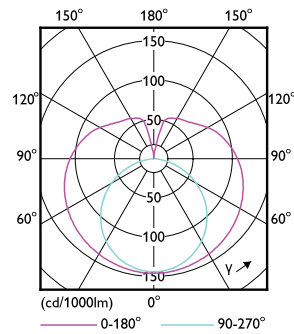

Product data

General Information		Lamp Current (Nom)	
Cap-Base	G13 [Medium Bi-Pin Fluorescent]		78 mA
Nominal lifetime	15,000 hour(s)	Starting Time (Nom)	0.5 s
Switching Cycle	50,000	Warm-up time to 60% light	0.5 s
Lighting Technology	LED	Power Factor (Fraction)	0.5
EU RoHS compliant	Yes	Voltage (Nom)	220-240 V
Light Technical		Temperature	
Color Code	740 [CCT of 4000K]	Ambient temperature range	-20 °C to 45 °C
Beam Angle (Nom)	240 degree(s)	T-Case Maximum (Nom)	60 °C
Luminous Flux	900 lm	Controls and Dimming	
Color Designation	Cool White (CW)	Dimmable	No
Correlated Color Temperature (Nom)	4000 K	Mechanical and Housing	
Luminous Efficacy (rated) (Nom)	100.00 lm/W	Product Length	600 mm
Color Consistency	<7	Bulb Shape	T8
Color rendering index (CRI)	70	Approval and Application	
LLMF At End Of Nominal Lifetime (Nom)	70 %	Energy Saving Product	Yes
Operating and Electrical		Approval Marks	RoHS compliance KEMA Keur certificate
Line Frequency	50 to 60 Hz	Energy Consumption kWh/1000 h	9 kWh
Input Frequency	50 to 60 Hz		
Power Consumption	9 W		

Numerator - Quantity Per Pack	1
EAN/UPC - Product/Case	8718699760076
Numerator - Packs per outer box	20
EAN/UPC - Case	8718699760083

Dimensional drawing

Product	D1	D2	A1	A2	A3
Ledtube DE 600mm 9W 900lm 740 T8 G13	25.7 mm	28 mm	588.5 mm	595.5 mm	602.5 mm

Photometric data

Spectral Power Distribution Colour - Ledtube DE 600mm 9W 900lm 740 T8 G13

General uniform lighting - Ledtube DE 600mm 9W 900lm 740 T8 G13

Light Distribution Diagram - Ledtube DE 600mm 9W 900lm 740 T8 G13