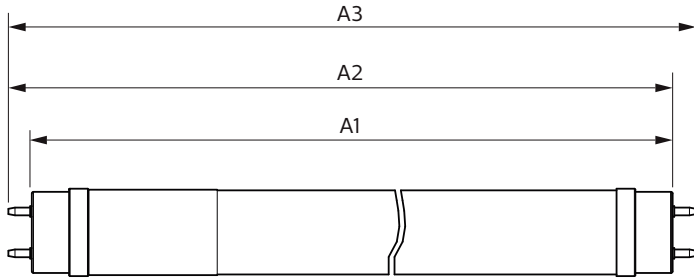

Product data

General Information		Lamp Current (Nom)	
Cap-Base	G13 [Medium Bi-Pin Fluorescent]		78 mA
Nominal lifetime	15,000 hour(s)	Starting Time (Nom)	0.5 s
Switching Cycle	50,000	Warm-up time to 60% light	0.5 s
Lighting Technology	LED	Power Factor (Fraction)	0.5
EU RoHS compliant	Yes	Voltage (Nom)	220-240 V
Light Technical		Temperature	
Color Code	740 [CCT of 4000K]	Ambient temperature range	-20 °C to 45 °C
Beam Angle (Nom)	240 degree(s)	T-Case Maximum (Nom)	60 °C
Luminous Flux	900 lm	Controls and Dimming	
Color Designation	Cool White (CW)	Dimmable	No
Correlated Color Temperature (Nom)	4000 K	Mechanical and Housing	
Luminous Efficacy (rated) (Nom)	100.00 lm/W	Product Length	600 mm
Color Consistency	<7	Bulb Shape	T8
Color rendering index (CRI)	70	Approval and Application	
LLMF At End Of Nominal Lifetime (Nom)	70 %	Energy Saving Product	Yes
Operating and Electrical		Approval Marks	RoHS compliance KEMA Keur certificate
Line Frequency	50 to 60 Hz	Energy Consumption kWh/1000 h	9 kWh
Input Frequency	50 to 60 Hz		
Power Consumption	9 W		

Ecofit Ledtubes T8

Product Data

Order product name	Ledtube DE 600mm 9W 900lm 740 T8 G13
Full product name	Ledtube DE 600mm 9W 900lm 740 T8 G13
Full product code	871869976007600
Order code	929002375108
Material Nr. (12NC)	929002375108

Numerator - Quantity Per Pack	1
EAN/UPC - Product/Case	8718699760076
Numerator - Packs per outer box	20
EAN/UPC - Case	8718699760083

Dimensional drawing

Product	D1	D2	A1	A2	A3
Ledtube DE 600mm 9W 900lm 740 T8 G13	25.7 mm	28 mm	588.5 mm	595.5 mm	602.5 mm

Photometric data

Spectral Power Distribution Colour - Ledtube DE 600mm 9W 900lm 740 T8 G13

General uniform lighting - Ledtube DE 600mm 9W 900lm 740 T8 G13

Light Distribution Diagram - Ledtube DE 600mm 9W 900lm 740 T8 G13