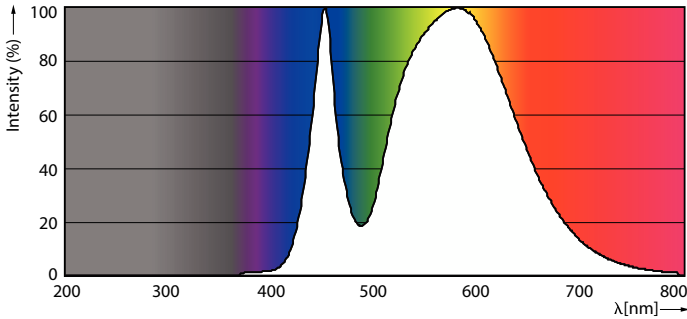

Product data

General Information		Lamp Current (Nom)	
Cap-Base	G13 [Medium Bi-Pin Fluorescent]		78 mA
Nominal lifetime	15,000 hour(s)	Starting Time (Nom)	0.5 s
Switching Cycle	50,000	Warm-up time to 60% light	0.5 s
Lighting Technology	LED	Power Factor (Fraction)	0.5
EU RoHS compliant	Yes	Voltage (Nom)	220-240 V
Light Technical		Temperature	
Color Code	740 [CCT of 4000K]	Ambient temperature range	-20 °C to 45 °C
Beam Angle (Nom)	240 degree(s)	T-Case Maximum (Nom)	60 °C
Luminous Flux	900 lm	Controls and Dimming	
Color Designation	Cool White (CW)	Dimmable	No
Correlated Color Temperature (Nom)	4000 K	Mechanical and Housing	
Luminous Efficacy (rated) (Nom)	100.00 lm/W	Product Length	600 mm
Color Consistency	<7	Bulb Shape	T8
Color rendering index (CRI)	70	Approval and Application	
LLMF At End Of Nominal Lifetime (Nom)	70 %	Energy Saving Product	Yes
Operating and Electrical		Approval Marks	RoHS compliance KEMA Keur certificate
Line Frequency	50 to 60 Hz	Energy Consumption kWh/1000 h	9 kWh
Input Frequency	50 to 60 Hz		
Power Consumption	9 W		

Ecofit Ledtubes T8

Product Data

Order product name	Ledtube DE 600mm 9W 900lm 740 T8 G13
Full product name	Ledtube DE 600mm 9W 900lm 740 T8 G13
Full product code	871869976007600
Order code	929002375108
Material Nr. (12NC)	929002375108

Photometric data

Spectral Power Distribution Colour - Ledtube DE 600mm 9W 900lm 740 T8 G13

General uniform lighting - Ledtube DE 600mm 9W 900lm 740 T8 G13

Light Distribution Diagram - Ledtube DE 600mm 9W 900lm 740 T8 G13