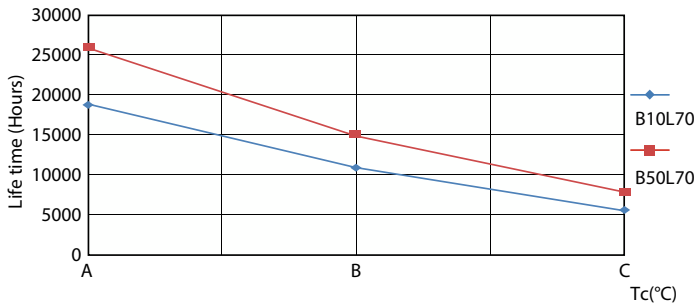

Life Expectancy Diagram - Ledtube DE 600mm 9W 900lm 740 T8 G13

Life Expectancy Diagram - Ledtube DE 600mm 9W 900lm 740 T8 G13