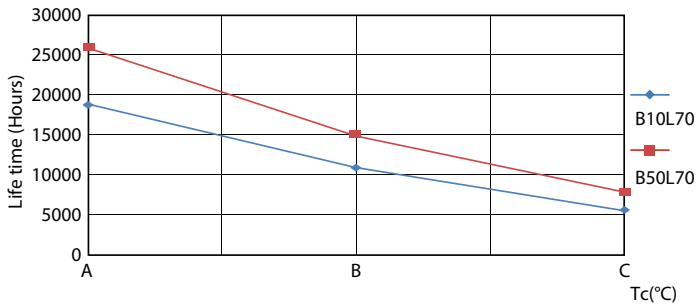

Product data

General Information		Starting Time (Nom)	
Cap-Base	G13 [Medium Bi-Pin Fluorescent]	Warm-up time to 60% light	0.5 s
Nominal lifetime	15,000 hour(s)	Power Factor (Fraction)	0.5
Switching Cycle	50,000	Voltage (Nom)	220-240 V
Lighting Technology	LED	Ballast Compatibility	EM/Mains
Light Technical		Temperature	
Color Code	740 [CCT of 4000K]	T-Case Maximum (Nom)	60 °C
Beam Angle (Nom)	240 degree(s)	Controls and Dimming	
Luminous Flux	900 lm	Dimmable	No
Color Designation	Cool White (CW)	Mechanical and Housing	
Correlated Color Temperature (Nom)	4000 K	Bulb Finish	Frosted
Luminous Efficacy (rated) (Nom)	100.00 lm/W	Bulb Material	Glass
Color Consistency	<7	Product Length	600 mm
Color rendering index (CRI)	70	Bulb Shape	T8
LLMF At End Of Nominal Lifetime (Nom)	70 %	Net Weight (Piece)	0.090 kg
Operating and Electrical		Approval and Application	
Line Frequency	50 to 60 Hz	Energy Saving Product	Yes
Input Frequency	50 to 60 Hz	Approval Marks	RoHS compliance KEMA Keur certificate
Power Consumption	9 W		
Lamp Current (Nom)	78 mA		

Dimensional drawing

Product	D1	D2	A1	A2	A3
Ledtube DE 600mm 9W 900lm 740 T8 G13	25.7 mm	28 mm	588.5 mm	595.5 mm	602.5 mm

Photometric data

© 2024 Philips Lighting B.V. All rights reserved. Page 10

Spectral Power Distribution Colour - Ledtube DE 600mm 9W 900lm 740 T8 G13

General uniform lighting - Ledtube DE 600mm 9W 900lm 740 T8 G13

Light Distribution Diagram - Ledtube DE 600mm 9W 900lm 740 T8 G13

Ecofit Ledtubes T8

Lifetime

LEDtube 15K FailureRate

Life Expectancy Diagram