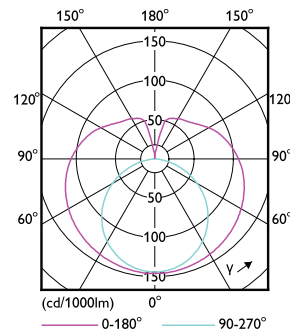

General uniform lighting - Ledtube DE 600mm 9W 900lm 740 T8 G13

Light Distribution Diagram - Ledtube DE 600mm 9W 900lm 740 T8 G13