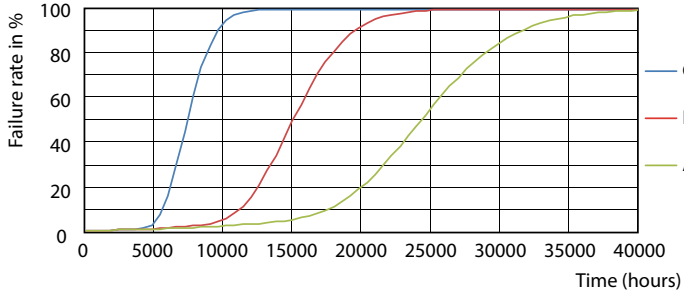

Ecofit Ledtubes T8

Lifetime