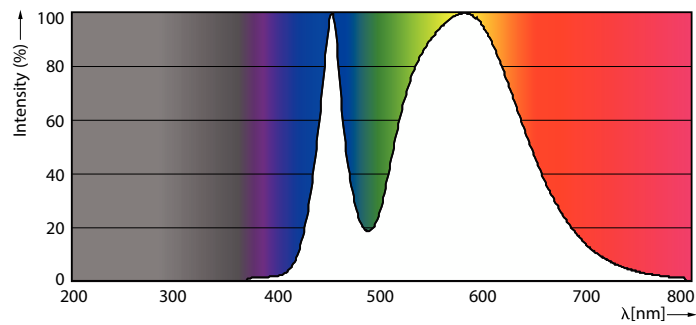

Photometric data

Spectral Power Distribution Colour - Ledtube DE 600mm 9W 900lm 740 T8 G13