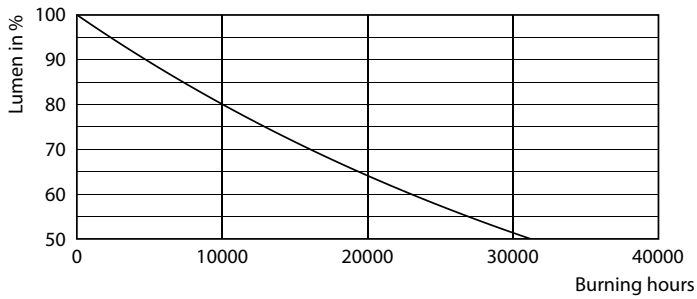

Lumen Maintenance Diagram - Ledtube DE 600mm 9W 900lm 740 T8 G13