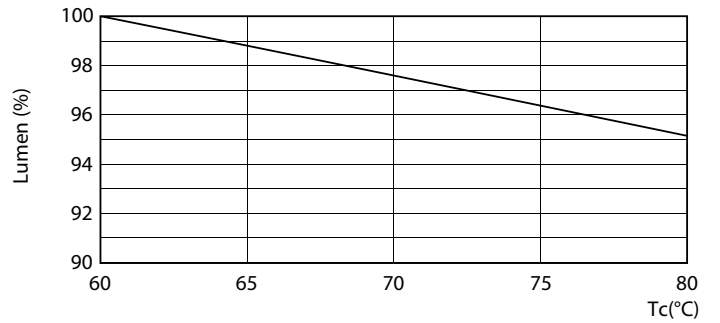

Product data

General Information		Starting Time (Nom)	
Cap-Base	G13 [Medium Bi-Pin Fluorescent]	Warm-up time to 60% light	0.5 s
Nominal lifetime	15,000 hour(s)	Power Factor (Fraction)	0.5
Switching Cycle	50,000	Voltage (Nom)	220-240 V
Lighting Technology	LED	Ballast Compatibility	EM/Mains
Light Technical		Temperature	
Color Code	740 [CCT of 4000K]	T-Case Maximum (Nom)	60 °C
Beam Angle (Nom)	240 degree(s)	Controls and Dimming	
Luminous Flux	900 lm	Dimmable	No
Color Designation	Cool White (CW)	Mechanical and Housing	
Correlated Color Temperature (Nom)	4000 K	Bulb Finish	Frosted
Luminous Efficacy (rated) (Nom)	100.00 lm/W	Bulb Material	Glass
Color Consistency	<7	Product Length	600 mm
Color rendering index (CRI)	70	Bulb Shape	T8
LLMF At End Of Nominal Lifetime (Nom)	70 %	Net Weight (Piece)	0.090 kg
Operating and Electrical		Approval and Application	
Line Frequency	50 to 60 Hz	Energy Saving Product	Yes
Input Frequency	50 to 60 Hz	Approval Marks	RoHS compliance KEMA Keur certificate
Power Consumption	9 W		
Lamp Current (Nom)	78 mA		

Dimensional drawing

Product	D1	D2	A1	A2	A3
Ledtube DE 600mm 9W 900lm 740 T8 G13	25.7 mm	28 mm	588.5 mm	595.5 mm	602.5 mm

Photometric data

© 2024 Philips Lighting B.V. All rights reserved. Page 10

Spectral Power Distribution Colour - Ledtube DE 600mm 9W 900lm 740 T8 G13

General uniform lighting - Ledtube DE 600mm 9W 900lm 740 T8 G13

Light Distribution Diagram - Ledtube DE 600mm 9W 900lm 740 T8 G13

Ecofit Ledtubes T8

Lifetime

LEDtube 15K FailureRate

Life Expectancy Diagram