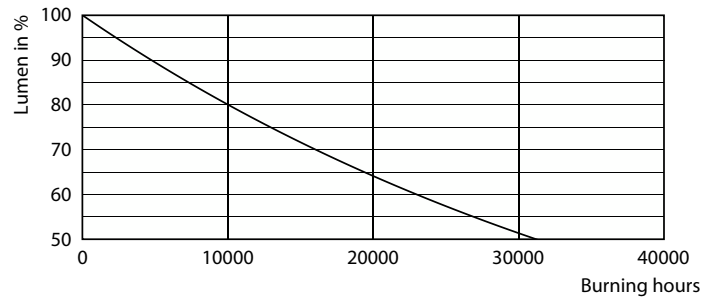

## Photometric data

Spectral Power Distribution Colour - LED classic 200W A95 E27 CW FR ND 1PF/4

## Lifetime

Life Expectancy Diagram

Lumen Maintenance Diagram - LED classic 200W A95 E27 CW FR ND 1PF/4