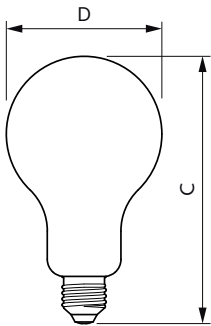

## Dimensional drawing

Product	D	C
LED classic 200W A95 E27 CW FR ND 1PF/4	95 mm	165 mm