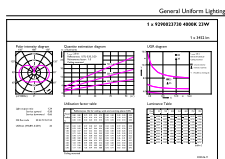

Photometric data

General uniform lighting - LED classic 200W A95 E27 CW FR ND 1PF/4

Light Distribution Diagram - LED classic 200W A95 E27 CW FR ND 1PF/4