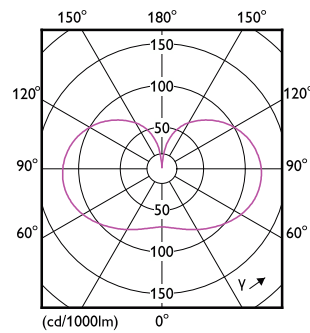

General uniform lighting - LED classic 200W A95 E27 CW FR ND 1PF/4

Light Distribution Diagram - LED classic 200W A95 E27 CW FR ND 1PF/4