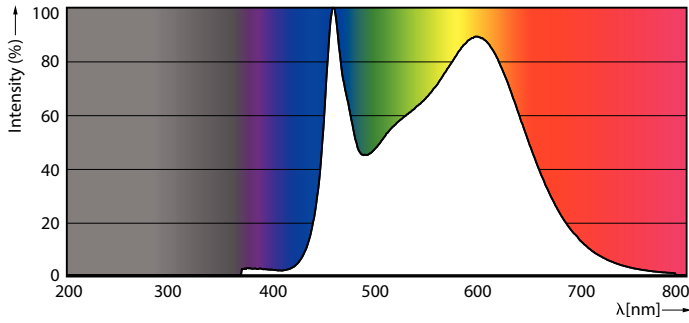

### Product data

General Information	
Cap base	E27
Nominal lifetime	15,000 h
Switching Cycle	20,000
Rated Lifetime (Hours)	15,000 h
Lighting Technology	LED
Flux measurement reference	Sphere
Light Technical	
Colour Code	840 [CCT of 4000K]
Colour Code	840 [CCT of 4000K]
Luminous Flux	3,452 lm
Luminous efficacy (rated) (nom.)	150.00 lm/W
Colour designation	Cool White (CW)
Correlated Colour Temperature	4000 K
Colour consistency	<6
Colour rendering index (CRI)	80
LLMF at end of nominal lifetime (nom.)	70 %
Flickering value (PstLM)	1
Stroboscopic effect	0.4

## Photometric data

General uniform lighting - LED classic 200W A95 E27 CW FR ND 1PF/4

Light Distribution Diagram - LED classic 200W A95 E27 CW FR ND 1PF/4

## Photometric data

Spectral Power Distribution Colour - LED classic 200W A95 E27 CW FR ND 1PF/4