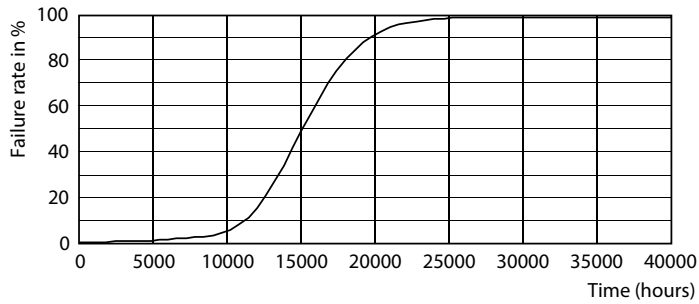

Lifetime

Life Expectancy Diagram