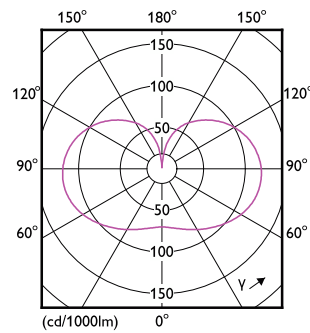

Schéma dimensionnel

Product	D	C
LED classic 200W A95 E27 WW FR ND 1PF	95 mm	165 mm

Données photométriques

Spectral Power Distribution Colour - LED classic 200W A95 E27 WW FR ND 1PF

Light Distribution Diagram - LED classic 200W A95 E27 WW FR ND 1PF