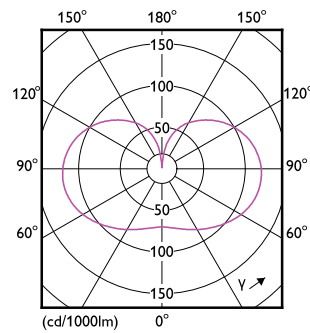

Plano de dimensiones

Product	D	C
LED classic 200W A95 E27 WW FR ND 1PF	95 mm	165 mm

Datos fotométricos

Spectral Power Distribution Colour - LED classic 200W A95 E27 WW FR ND 1PF

Light Distribution Diagram - LED classic 200W A95 E27 WW FR ND 1PF