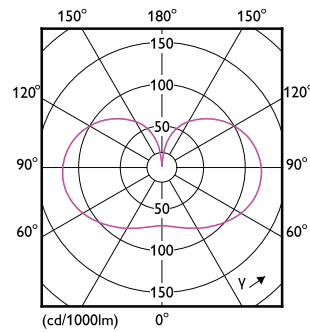

Dimensional drawing

Product	D	C
LED classic 200W A95 E27 WW FR ND 1PF	95 mm	165 mm

Photometric data

Spectral Power Distribution Colour - LED classic 200W A95 E27 WW FR ND 1PF

Light Distribution Diagram - LED classic 200W A95 E27 WW FR ND 1PF

Classic filament LEDbulbs

Photometric data

General uniform lighting - LED classic 200W A95 E27 WW FR ND 1PF

Lifetime

Life Expectancy Diagram - LED classic 200W A95 E27 WW FR ND 1PF

Lumen Maintenance Diagram - LED classic 200W A95 E27 WW FR ND 1PF