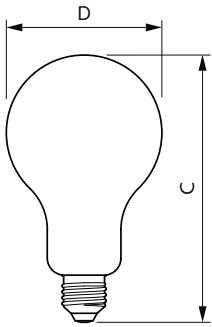

Temperature	
T-Case maximum (nom.)	55 °C

Controls and Dimming	
Dimmable	No

Classic filament LEDbulbs

Mechanical and Housing

Lamp Finish	Frosted
Bulb shape	A95 [A 95 mm]

Approval and Application

Energy Efficiency Class	D
Energy consumption kWh/1,000 hours	23 kWh
EPREL registration number	374908
EyeComfort	Yes

Dimensional drawing

Product	D	C
LED classic 200W A95 E27 WW FR ND 1PF	95 mm	165 mm

Photometric data

Spectral Power Distribution Colour - LED classic 200W A95 E27 WW FR ND 1PF

Light Distribution Diagram - LED classic 200W A95 E27 WW FR ND 1PF