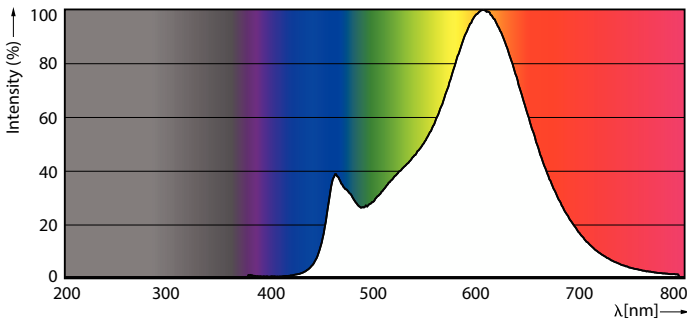

Dimensional drawing

Product	D	C
LED classic 200W A95 E27 WW FR ND 1PF	95 mm	165 mm

Photometric data

Spectral Power Distribution Colour - LED classic 200W A95 E27 WW FR ND 1PF

Light Distribution Diagram - LED classic 200W A95 E27 WW FR ND 1PF