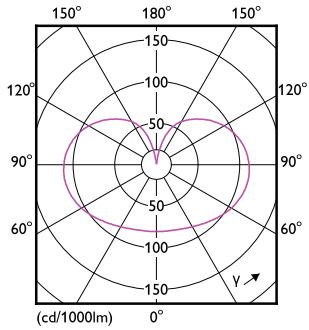

Becuri LEDbulbs clasice cu filament

Date fotometrice

Light Distribution Diagram - LED classic 150W A67 E27 CDL FR ND 1SRT4