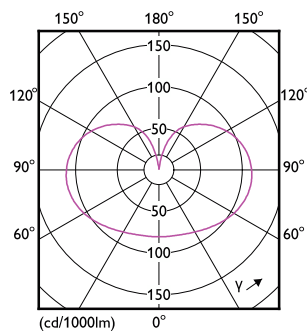

Abmessungsskizzen

Product	D	C
LED classic 150W A67 E27 WW FR NDRFSRT4	70 mm	121 mm

Photometrische Daten

Spectral Power Distribution Colour - LED classic 150W A67 E27 WW FR NDRFSRT4

Light Distribution Diagram - LED classic 150W A67 E27 WW FR NDRFSRT4