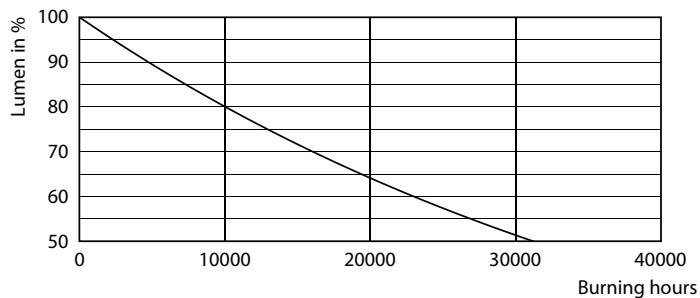

Lumen Maintenance Diagram - LED classic 150W A67 E27 CW CL ND 1SRT4