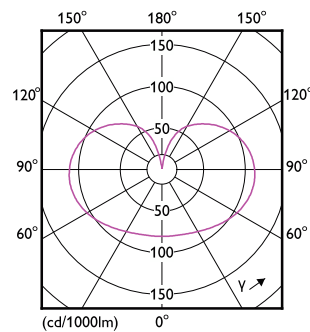

General uniform lighting - LED classic 150W A67 E27 CW CL ND 1SRT4

Light Distribution Diagram - LED classic 150W A67 E27 CW CL ND 1SRT4