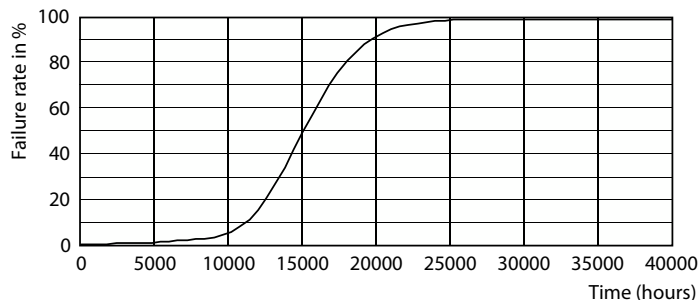

Okres eksploatacji

Life Expectancy Diagram - LED classic 150W A67 E27 CW CL ND 1SRT4