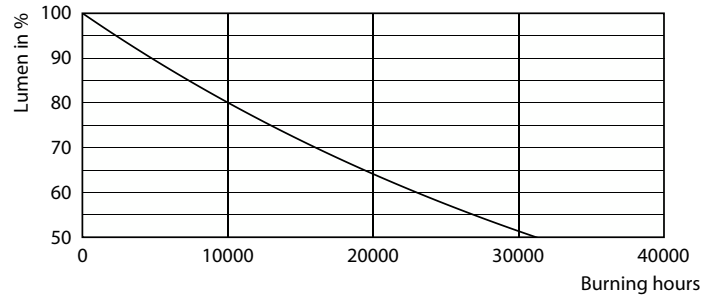

Klasik filaman LED ampulleri

Fotometrik bilgi

Light Distribution Diagram - LED classic 120W G120 E27 CDL FRND 1PF/4

Kullanım Ömrü

Life Expectancy Diagram - LED classic 120W G120 E27 CDL FRND 1PF/4

Lumen Maintenance Diagram - LED classic 120W G120 E27 CDL FRND 1PF/4