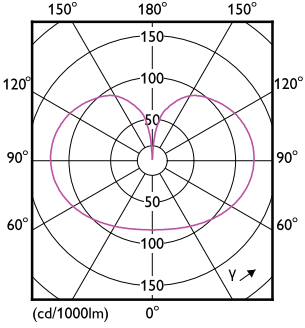

Klasik filaman LED ampulleri

Fotometrik bilgi

Light Distribution Diagram - LED classic 120W G120 E27 CDL FRND 1PF/4