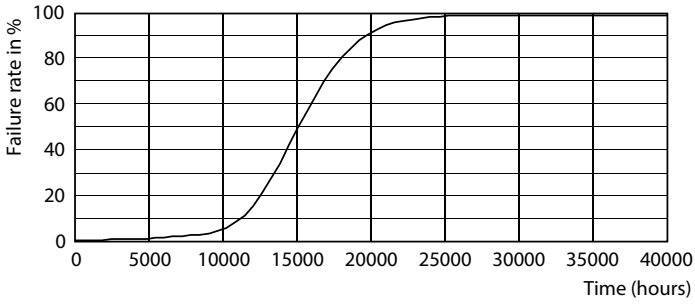

Kullanım Ömrü

Life Expectancy Diagram - LED classic 120W G120 E27 CDL FRND 1PF/4