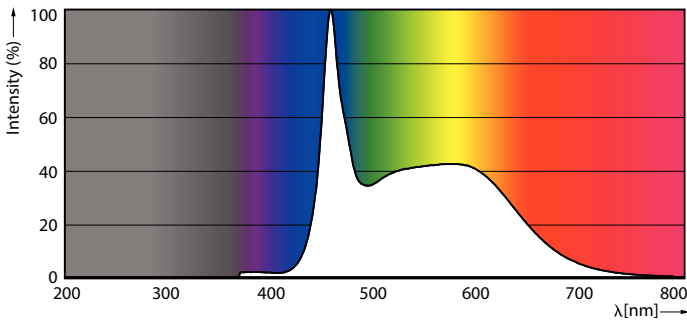

Photometric data

Spectral Power Distribution Colour - LED classic 120W G120 E27 CDL FRND 1PF/4

General uniform lighting - LED classic 120W G120 E27 CDL FRND 1PF/4