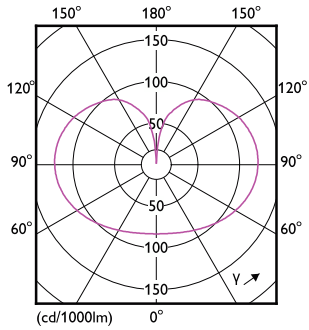

Classic filament LEDbulbs

Photometric data

Light Distribution Diagram - LED classic 120W G120 E27 CDL FRND 1PF/4