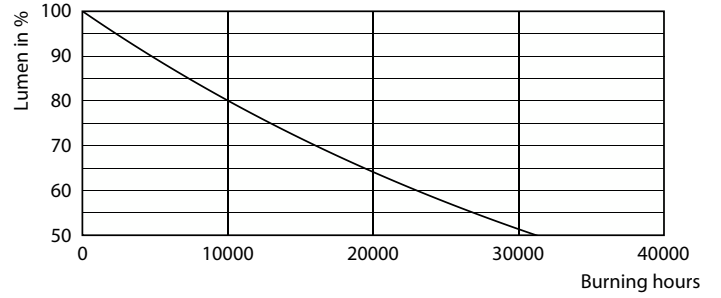

Klasik filaman LED ampulleri

Fotometrik bilgi

Spectral Power Distribution Colour - LED classic 120W G120 E27 CW FR ND 1PF/4

Kullanım Ömrü

Life Expectancy Diagram - LED classic 120W G120 E27 CW FR ND 1PF/4