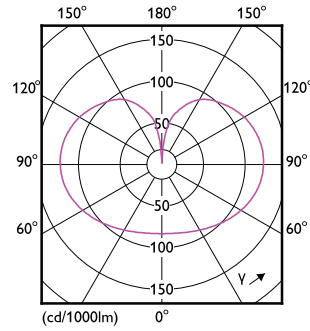

Boyutlu çizim

Product	D	C
LED classic 120W G120 E27 CW FR ND 1PF/4	124 mm	177 mm

Fotometrik bilgi

General uniform lighting - LED classic 120W G120 E27 CW FR ND 1PF/4

Light Distribution Diagram - LED classic 120W G120 E27 CW FR ND 1PF/4