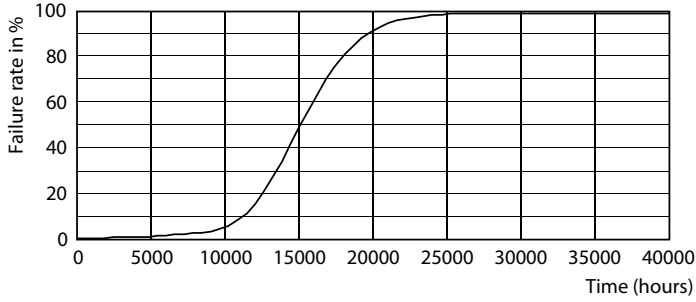

Kullanım Ömrü

Life Expectancy Diagram - LED classic 120W G120 E27 CW FR ND 1PF/4