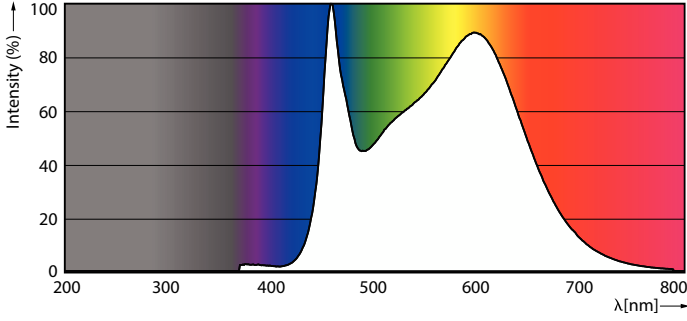

Klasik filaman LED ampulleri

Fotometrik bilgi

Spectral Power Distribution Colour - LED classic 120W G120 E27 CW FR ND 1PF/4

Kullanım Ömrü

Life Expectancy Diagram - LED classic 120W G120 E27 CW FR ND 1PF/4