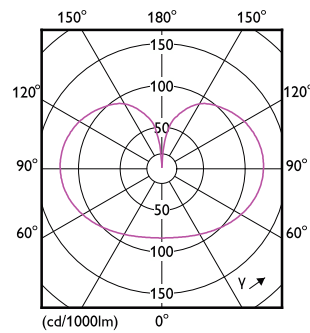

Product data

General Information	
Cap-Base	E27
Nominal lifetime	15,000 hour(s)
Switching Cycle	20,000
Rated Lifetime (Hours)	15,000 hour(s)
Lighting Technology	LED
Flux measurement reference	Sphere
Light Technical	
Color Code	840 [CCT of 4000K]
Color Code	840 [CCT of 4000K]
Luminous Flux	2,000 lm
Luminous Efficacy (rated) (Nom)	153.00 lm/W
Color Designation	Cool White (CW)
Correlated Color Temperature (Nom)	4000 K
Color Consistency	<6
Color rendering index (CRI)	80
LLMF At End Of Nominal Lifetime (Nom)	70 %
Flickering value (PstLM) - Flickering value as per EN 61000-3-3	1
Stroboscopic effect visibility measure (SVM)	0.4

Application Conditions

can it be used in closed luminaires	No
-------------------------------------	----

Product Data

Order product name	LED classic 120W G120 E27 CW FR ND 1PF/4
Full product name	LED classic 120W G120 E27 CW FR ND 1PF/4
Full product code	871869976483800
Order code	929002372201
Material Nr. (12NC)	929002372201
Numerator - Quantity Per Pack	1
Net Weight (Piece)	0.084 kg
EAN/UPC - Product/Case	8718699764838
Numerator - Packs per outer box	4
EAN/UPC - Case	8718699764845

Dimensional drawing

Product	D	C
LED classic 120W G120 E27 CW FR ND 1PF/4	124 mm	177 mm

Photometric data

General uniform lighting - LED classic 120W G120 E27 CW FR ND 1PF/4

Light Distribution Diagram - LED classic 120W G120 E27 CW FR ND 1PF/4