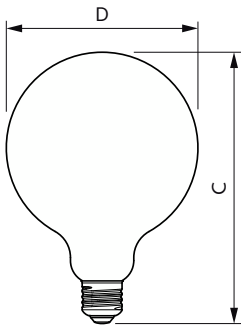

Application Conditions

can it be used in closed luminaires	No
-------------------------------------	----

Product Data

Order product name	LED classic 120W G120 E27 CW FR ND 1PF/4
Full product name	LED classic 120W G120 E27 CW FR ND 1PF/4
Full product code	871869976483800
Order code	929002372201
Material Nr. (12NC)	929002372201
Numerator - Quantity Per Pack	1
Net Weight (Piece)	0.084 kg
EAN/UPC - Product/Case	8718699764838
Numerator - Packs per outer box	4
EAN/UPC - Case	8718699764845

Dimensional drawing

Product	D	C
LED classic 120W G120 E27 CW FR ND 1PF/4	124 mm	177 mm

Photometric data

General uniform lighting - LED classic 120W G120 E27 CW FR ND 1PF/4

Light Distribution Diagram - LED classic 120W G120 E27 CW FR ND 1PF/4