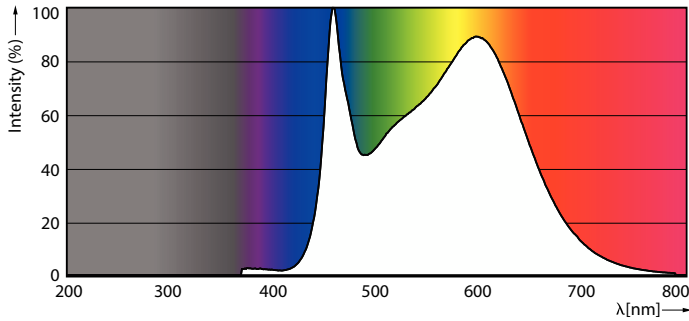

Product data

General Information	
Cap-Base	E27
Nominal lifetime	15,000 hour(s)
Switching Cycle	20,000
Rated Lifetime (Hours)	15,000 hour(s)
Lighting Technology	LED
Flux measurement reference	Sphere
Light Technical	
Color Code	840 [CCT of 4000K]
Color Code	840 [CCT of 4000K]
Luminous Flux	2,000 lm
Luminous Efficacy (rated) (Nom)	153.00 lm/W
Color Designation	Cool White (CW)
Correlated Color Temperature (Nom)	4000 K
Color Consistency	<6
Color rendering index (CRI)	80
LLMF At End Of Nominal Lifetime (Nom)	70 %
Flickering value (PstLM) - Flickering value as per EN 61000-3-3	1
Stroboscopic effect visibility measure (SVM)	0.4

Dimensional drawing

Product	D	C
LED classic 120W G120 E27 CW FR ND 1PF/4	124 mm	177 mm

Photometric data

General uniform lighting - LED classic 120W G120 E27 CW FR ND 1PF/4

Light Distribution Diagram - LED classic 120W G120 E27 CW FR ND 1PF/4

Classic filament LEDbulbs

Photometric data

Spectral Power Distribution Colour - LED classic 120W G120 E27 CW FR ND
1PF/4

Lifetime

Life Expectancy Diagram

Lumen Maintenance Diagram - LED classic 120W G120 E27 CW FR ND 1PF/4