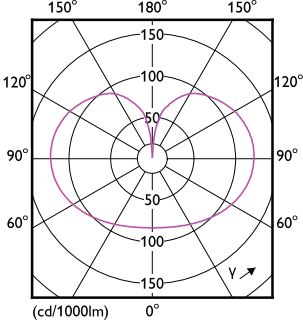

Klasik filaman LED ampulleri

Fotometrik bilgi

Light Distribution Diagram - LED cla 120W G120 E27 WW FR ND RFSRT4