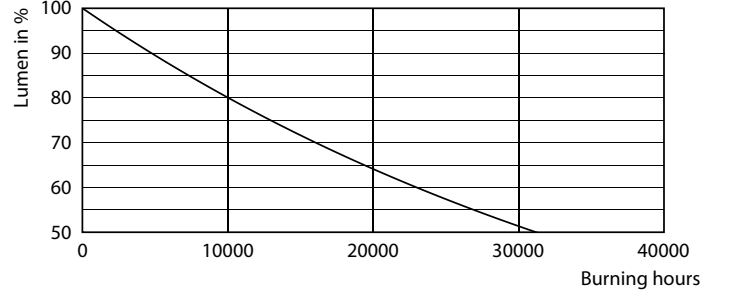

Lumen Maintenance Diagram - LED cla 120W G120 E27 WW FR ND RFSRT4