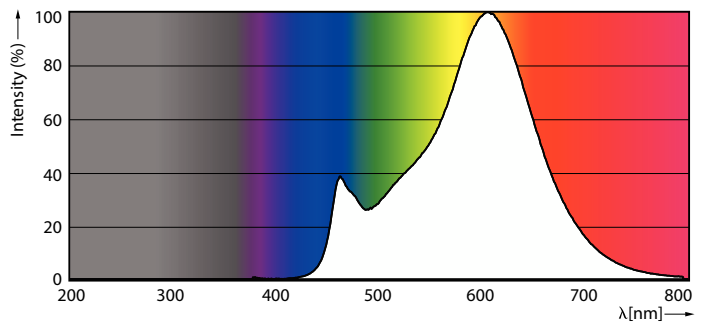

General uniform lighting - LED cla 120W G120 E27 WW FR ND RFSRT4

Spectral Power Distribution Colour - LED cla 120W G120 E27 WW FR ND RFSRT4