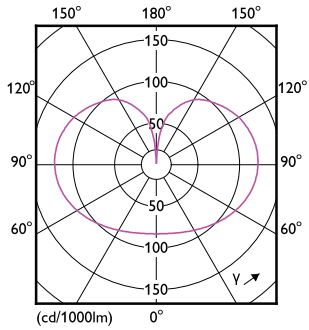

Dimensional drawing

Product	D	C
LED cla 120W G120 E27 WW FR ND RFSRT4	124 mm	177 mm

Photometric data

General uniform lighting - LED cla 120W G120 E27 WW FR ND RFSRT4

Spectral Power Distribution Colour - LED cla 120W G120 E27 WW FR ND RFSRT4

Classic filament LEDbulbs

Photometric data

Light Distribution Diagram - LED cla 120W G120 E27 WW FR ND RFSRT4

Lifetime

Life Expectancy Diagram

Lumen Maintenance Diagram - LED cla 120W G120 E27 WW FR ND RFSRT4