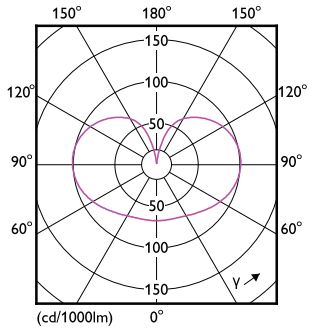

Cote

Product	D	C
LED classic 120W A67 E27 CDL FR ND 1SRT4	70 mm	121 mm

Date fotometrice

General uniform lighting - LED classic 120W A67 E27 CDL FR ND 1SRT4

Spectral Power Distribution Colour - LED classic 120W A67 E27 CDL FR ND 1SRT4

Becuri LEDbulbs clasice cu filament

Date fotometrice

Light Distribution Diagram - LED classic 120W A67 E27 CDL FR ND 1SRT4

Durată de viață

Life Expectancy Diagram

Lumen Maintenance Diagram - LED classic 120W A67 E27 CDL FR ND 1SRT4