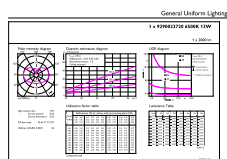

Cote

Product	D	C
LED classic 120W A67 E27 CDL FR ND 1SRT4	70 mm	121 mm

Date fotometrice

General uniform lighting - LED classic 120W A67 E27 CDL FR ND 1SRT4

Spectral Power Distribution Colour - LED classic 120W A67 E27 CDL FR ND 1SRT4