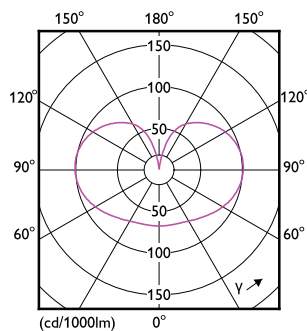

Cote

Product	D	C
LED classic 120W A67 E27 CW FR NDRF1SRT4	70 mm	121 mm

Date fotometrice

General uniform lighting - LED classic 120W A67 E27 CW FR NDRF1SRT4

Light Distribution Diagram - LED classic 120W A67 E27 CW FR NDRF1SRT4