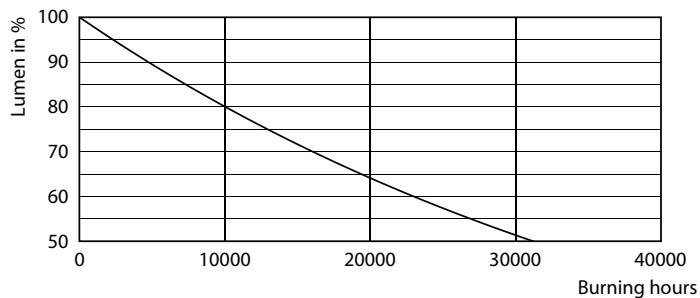

Becuri LEDbulbs clasice cu filament

Date fotometrice

Spectral Power Distribution Colour - LED classic 120W A67 E27 CW FR
NDRF1SRT4

Durată de viață

Life Expectancy Diagram

Lumen Maintenance Diagram - LED classic 120W A67 E27 CW FR
NDRF1SRT4