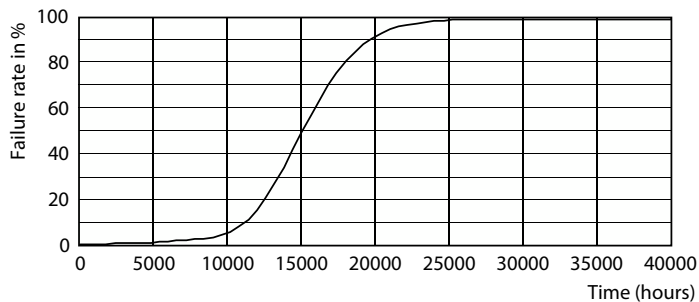

Durată de viață

Life Expectancy Diagram