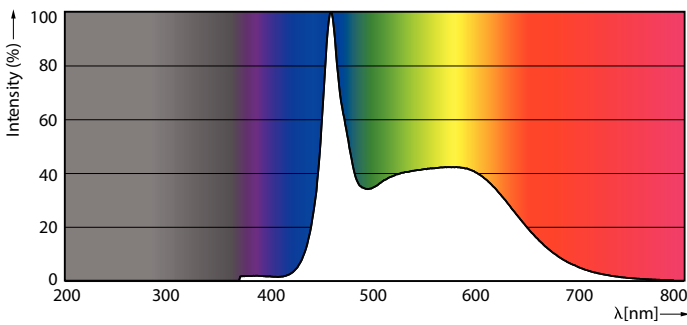

Product data

General Information	
Cap-Base	E27
Nominal lifetime	15,000 hour(s)
Switching Cycle	20,000
Rated Lifetime (Hours)	15,000 hour(s)
Lighting Technology	LED
Flux measurement reference	Sphere
Light Technical	
Color Code	865 [CCT of 6500K]
Color Code	865 [CCT of 6500K]
Luminous Flux	1,521 lm
Luminous Efficacy (rated) (Nom)	144.00 lm/W
Color Designation	Cool Daylight
Correlated Color Temperature (Nom)	6500 K
Color Consistency	<6
Color rendering index (CRI)	80
LLMF At End Of Nominal Lifetime (Nom)	70 %
Flickering value (PstLM) - Flickering value as per EN 61000-3-3	1
Stroboscopic effect visibility measure (SVM)	0.4

Classic filament LEDbulbs

Mechanical and Housing

Bulb Finish	Frosted
Bulb Material	Glass
Bulb Shape	G120

Approval and Application

Energy Efficiency Class	D
Energy Consumption kWh/1000 h	11 kWh
EPREL Registration Number	374911
EU RoHS compliant	Yes
EyeComfort	Yes
LED Innovations	EyeComfort

Application Conditions

can it be used in closed luminaires	No
-------------------------------------	----

Product Data

Order product name	LED classic 100W G120 E27 CDL FRND 1PF/4
Full product name	LED classic 100W G120 E27 CDL FRND 1PF/4
Full product code	871869976495100
Order code	929002371401
Material Nr. (12NC)	929002371401
Numerator - Quantity Per Pack	1
Net Weight (Piece)	0.084 kg
EAN/UPC - Product/Case	8718699764951
Numerator - Packs per outer box	4
EAN/UPC - Case	8718699764968

Dimensional drawing

Product	D	C
LED classic 100W G120 E27 CDL FRND 1PF/4	125 mm	177 mm

Photometric data

Spectral Power Distribution Colour - LED classic 100W G120 E27 CDL FRND 1PF/4

General uniform lighting - LED classic 100W G120 E27 CDL FRND 1PF/4