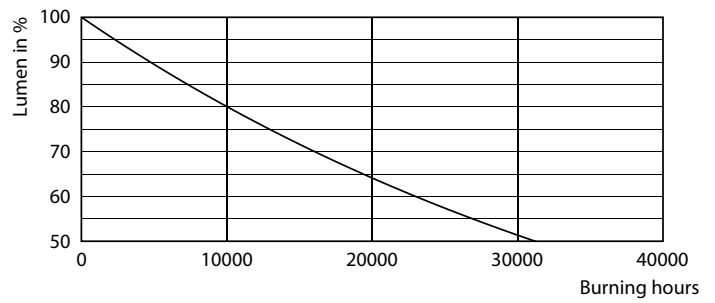

Product data

General Information	
Cap-Base	E27
Nominal lifetime	15,000 hour(s)
Switching Cycle	20,000
Rated Lifetime (Hours)	15,000 hour(s)
Lighting Technology	LED
Flux measurement reference	Sphere
Light Technical	
Color Code	865 [CCT of 6500K]
Color Code	865 [CCT of 6500K]
Luminous Flux	1,521 lm
Luminous Efficacy (rated) (Nom)	144.00 lm/W
Color Designation	Cool Daylight
Correlated Color Temperature (Nom)	6500 K
Color Consistency	<6
Color rendering index (CRI)	80
LLMF At End Of Nominal Lifetime (Nom)	70 %
Flickering value (PstLM) - Flickering value as per EN 61000-3-3	1
Stroboscopic effect visibility measure (SVM)	0.4

Dimensional drawing

Product	D	C
LED classic 100W G120 E27 CDL FRND 1PF/4	125 mm	177 mm

Photometric data

Spectral Power Distribution Colour - LED classic 100W G120 E27 CDL FRND 1PF/4

General uniform lighting - LED classic 100W G120 E27 CDL FRND 1PF/4

Classic filament LEDbulbs

Photometric data

Light Distribution Diagram - LED classic 100W G120 E27 CDL FRND 1PF/4

Lifetime

Life Expectancy Diagram

Lumen Maintenance Diagram - LED classic 100W G120 E27 CDL FRND 1PF/4