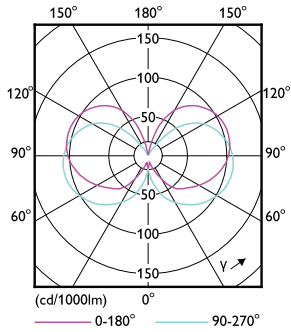

Dimensional drawing

Product	D	C
LED classic 100W G120 E27 CDL FRND 1PF/4	125 mm	177 mm

Photometric data

Spectral Power Distribution Colour - LED classic 100W G120 E27 CDL FRND 1PF/4

General uniform lighting - LED classic 100W G120 E27 CDL FRND 1PF/4

Classic filament LEDbulbs

Photometric data

Light Distribution Diagram - LED classic 100W G120 E27 CDL FRND 1PF/4

Lifetime

Life Expectancy Diagram

Lumen Maintenance Diagram - LED classic 100W G120 E27 CDL FRND 1PF/4