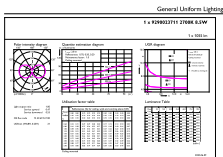

Schéma dimensionnel

Product	D	C
LED classic 75W G120 E27 WW FR ND SRT4	125 mm	177 mm

Données photométriques

General uniform lighting - LED classic 75W G120 E27 WW FR ND SRT4

Spectral Power Distribution Colour - LED classic 75W G120 E27 WW FR ND SRT4