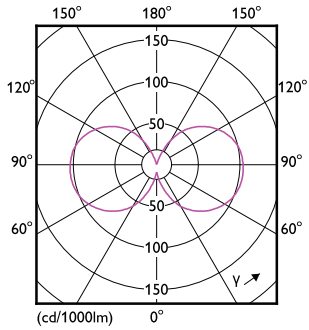

Plano de dimensiones

Product	D	C
LED classic 75W G120 E27 WW FR ND SRT4	125 mm	177 mm

Datos fotométricos

General uniform lighting - LED classic 75W G120 E27 WW FR ND SRT4

Spectral Power Distribution Colour - LED classic 75W G120 E27 WW FR ND SRT4

Bombillas LED de filamento clásico

Datos fotométricos

Light Distribution Diagram - LED classic 75W G120 E27 WW FR ND SRT4

Vida útil

Life Expectancy Diagram - LED classic 75W G120 E27 WW FR ND SRT4

Lumen Maintenance Diagram - LED classic 75W G120 E27 WW FR ND SRT4