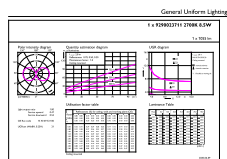

Plano de dimensiones

Product	D	C
LED classic 75W G120 E27 WW FR ND SRT4	125 mm	177 mm

Datos fotométricos

General uniform lighting - LED classic 75W G120 E27 WW FR ND SRT4

Spectral Power Distribution Colour - LED classic 75W G120 E27 WW FR ND SRT4