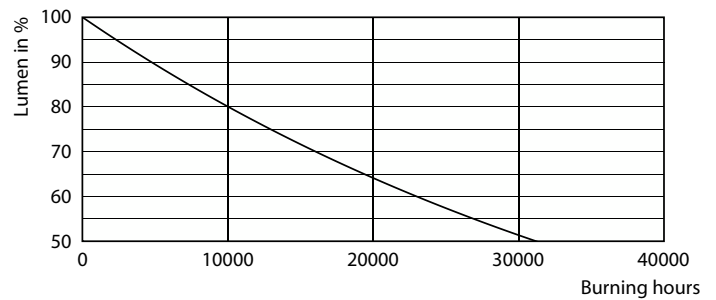

Bombillas LED de filamento clásico

Datos fotométricos

Light Distribution Diagram - LED classic 75W G120 E27 WW FR ND SRT4

Vida útil

Life Expectancy Diagram - LED classic 75W G120 E27 WW FR ND SRT4

Lumen Maintenance Diagram - LED classic 75W G120 E27 WW FR ND SRT4