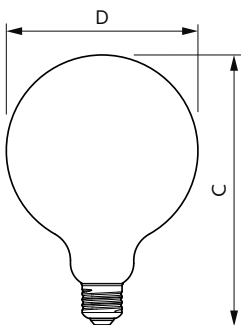

Plano de dimensiones

Product	D	C
LED classic 75W G120 E27 WW FR ND SRT4	125 mm	177 mm

Datos fotométricos

General uniform lighting - LED classic 75W G120 E27 WW FR ND SRT4

Spectral Power Distribution Colour - LED classic 75W G120 E27 WW FR ND SRT4