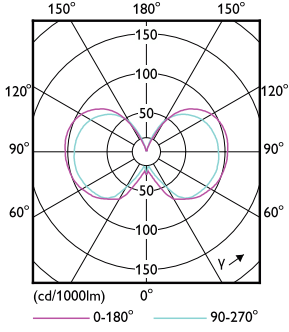

Boyutlu çizim

Product	D	C
LED classic 60W G93 E27 WW FR ND RFSRT4	95 mm	140 mm

Fotometrik bilgi

Spectral Power Distribution Colour - LED classic 60W G93 E27 WW FR ND RFSRT4

General uniform lighting - LED classic 60W G93 E27 WW FR ND RFSRT4

Klasik filaman LED ampulleri

Fotometrik bilgi

Light Distribution Diagram - LED classic 60W G93 E27 WW FR ND RFSRT4

Kullanım Ömrü

Life Expectancy Diagram - LED classic 60W G93 E27 WW FR ND RFSRT4

Lumen Maintenance Diagram - LED classic 60W G93 E27 WW FR ND RFSRT4