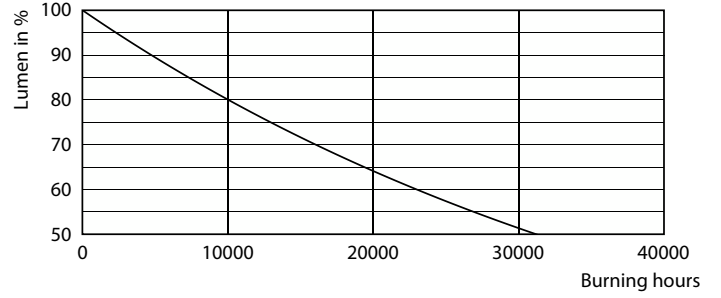

Klasik filaman LED ampulleri

Fotometrik bilgi

Light Distribution Diagram - LED classic 60W G93 E27 WW FR ND RFSRT4

Kullanım Ömrü

Life Expectancy Diagram - LED classic 60W G93 E27 WW FR ND RFSRT4

Lumen Maintenance Diagram - LED classic 60W G93 E27 WW FR ND RFSRT4