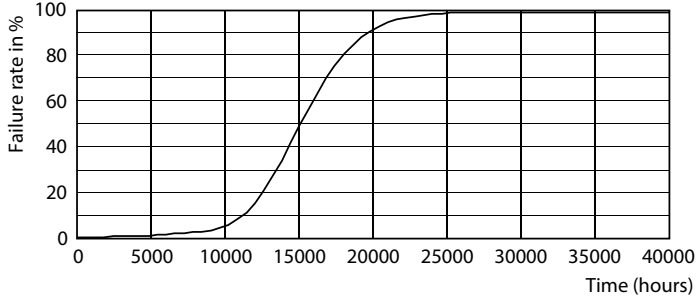

Kullanım Ömrü

Life Expectancy Diagram - LED classic 60W G93 E27 WW FR ND RFSRT4