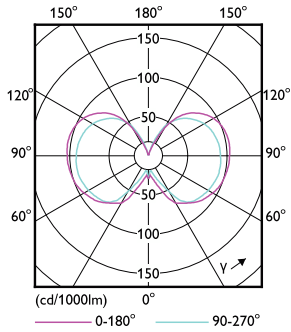

Maatschets

Product	D	C
LED classic 60W G93 E27 WW FR ND RFSRT4	95 mm	140 mm

Fotometrische gegevens

Spectral Power Distribution Colour - LED classic 60W G93 E27 WW FR ND RFSRT4

General uniform lighting - LED classic 60W G93 E27 WW FR ND RFSRT4

Klassieke filament LEDbulb

Fotometrische gegevens

Light Distribution Diagram - LED classic 60W G93 E27 WW FR ND RFSRT4

Levensduur

Life Expectancy Diagram - LED classic 60W G93 E27 WW FR ND RFSRT4

Lumen Maintenance Diagram - LED classic 60W G93 E27 WW FR ND RFSRT4