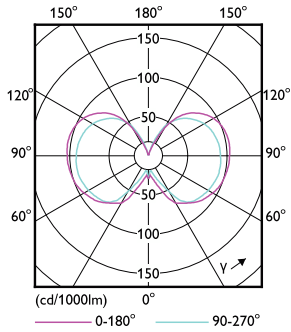

Dimensional drawing

Product	D	C
LED classic 60W G93 E27 WW FR ND RFSRT4	95 mm	140 mm

Photometric data

Spectral Power Distribution Colour - LED classic 60W G93 E27 WW FR ND RFSRT4

General uniform lighting – LED classic 60W G93 E27 WW FR ND RFSRT4

Classic filament LEDbulbs

Photometric data

Light Distribution Diagram - LED classic 60W G93 E27 WW FR ND RFSRT4

Lifetime

Life Expectancy Diagram - LED classic 60W G93 E27 WW FR ND RFSRT4

Lumen Maintenance Diagram - LED classic 60W G93 E27 WW FR ND RFSRT4