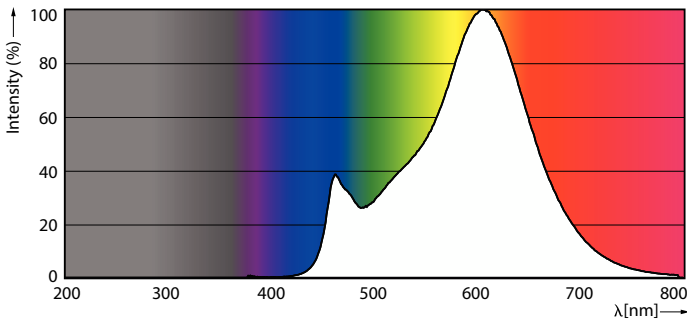

Dimensional drawing

Product	D	C
LED classic 60W G93 E27 WW FR ND RFSRT4	95 mm	140 mm

Photometric data

Spectral Power Distribution Colour - LED classic 60W G93 E27 WW FR ND RFSRT4

General uniform lighting – LED classic 60W G93 E27 WW FR ND RFSRT4