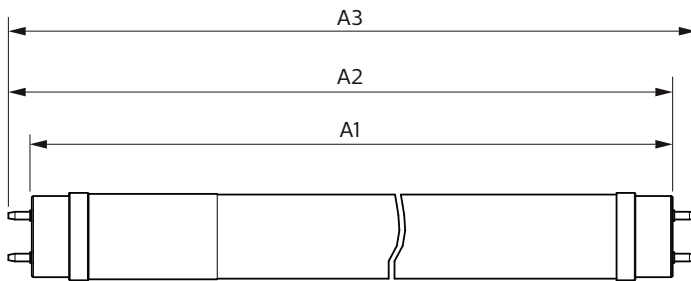

Product data

General Information		Starting Time (Nom)	
Cap-Base	G13		0.5 s
Nominal lifetime	15,000 hour(s)	Warm-up time to 60% light	0.5 s
Switching Cycle	50,000	Power Factor (Fraction)	0.5
Lighting Technology	LED	Voltage (Nom)	220-240 V
		Ballast Compatibility	EM/Mains
Light Technical		Temperature	
Color Code	765 [CCT of 6500K]	Ambient temperature range	-20 to +45 °C
Beam Angle (Nom)	240 degree(s)	T-Case Maximum (Nom)	55 °C
Luminous Flux	1,600 lm		
Color Designation	Cool Daylight	Controls and Dimming	
Luminous Efficacy (rated) (Nom)	100 lm/W	Dimmable	No
Correlated Color Temperature (Nom)	6500 K		
Color Consistency	<7	Mechanical and Housing	
Color rendering index (CRI)	70	Bulb Finish	Frosted
LLMF At End Of Nominal Lifetime (Nom)	70 %	Bulb Material	Glass
		Product Length	1,200 mm
		Bulb Shape	T8
Operating and Electrical		Approval and Application	
Input Frequency	50 to 60 Hz	Energy Saving Product	Yes
Power Consumption	16 W	Approval Marks	RoHS compliance
Lamp Current (Nom)	130 mA		
Wattage Equivalent	36 W		

Ecofit Ledtubes T8

EU RoHS compliant	Yes
EyeComfort	Yes
LED Innovations	EyeComfort

Product Data

Order product name	Ledtube DE 1200mm 16W 765 T8 G13
Full product name	Ledtube DE 1200mm 16W 765 T8 G13
Full product code	871869975489100
Order code	75489100

Product	D1	D2	A1	A2	A3
Ledtube DE 1200mm 16W 765 T8 G13	25.7 mm	28 mm	1,198 mm	1,205 mm	1,212 mm

Photometric data

Spectral Power Distribution Colour - Ledtube DE 1200mm 16W 765 T8 G13

Light Distribution Diagram - Ledtube DE 1200mm 16W 765 T8 G13