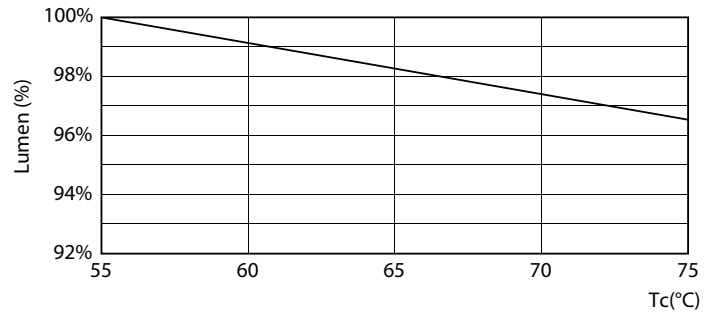

Life Expectancy Diagram

Lumen Maintenance Diagram - Ledtube DE 1200mm 16W 765 T8 G13