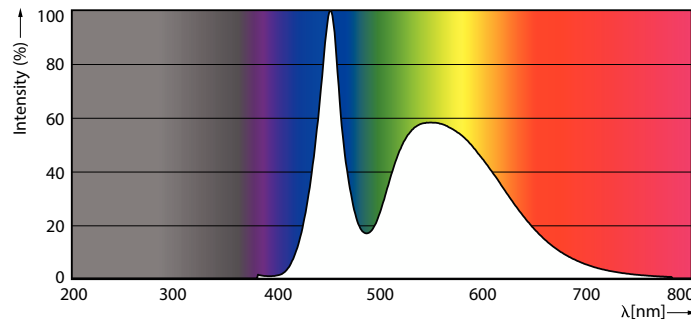

Photometric data

Spectral Power Distribution Colour - Ledtube DE 1200mm 16W 765 T8 G13

General uniform lighting - Ledtube DE 1200mm 16W 765 T8 G13