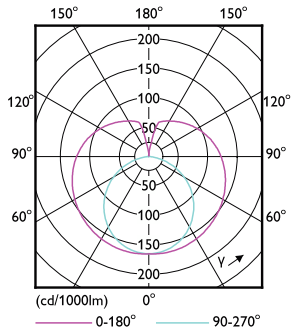

Product data

General Information		Starting Time (Nom)	
Cap-Base	G13		0.5 s
Nominal lifetime	15,000 hour(s)	Warm-up time to 60% light	0.5 s
Switching Cycle	50,000	Power Factor (Fraction)	0.5
Lighting Technology	LED	Voltage (Nom)	220-240 V
		Ballast Compatibility	EM/Mains
Light Technical		Temperature	
Color Code	765 [CCT of 6500K]	Ambient temperature range	-20 to +45 °C
Beam Angle (Nom)	240 degree(s)	T-Case Maximum (Nom)	55 °C
Luminous Flux	1,600 lm		
Color Designation	Cool Daylight	Controls and Dimming	
Luminous Efficacy (rated) (Nom)	100 lm/W	Dimmable	No
Correlated Color Temperature (Nom)	6500 K		
Color Consistency	<7	Mechanical and Housing	
Color rendering index (CRI)	70	Bulb Finish	Frosted
LLMF At End Of Nominal Lifetime (Nom)	70 %	Bulb Material	Glass
		Product Length	1,200 mm
		Bulb Shape	T8
Operating and Electrical		Approval and Application	
Input Frequency	50 to 60 Hz	Energy Saving Product	Yes
Power Consumption	16 W	Approval Marks	RoHS compliance
Lamp Current (Nom)	130 mA		
Wattage Equivalent	36 W		

Product	D1	D2	A1	A2	A3
Ledtube DE 1200mm 16W 765 T8 G13	25.7 mm	28 mm	1,198 mm	1,205 mm	1,212 mm

Photometric data

Spectral Power Distribution Colour - Ledtube DE 1200mm 16W 765 T8 G13

Light Distribution Diagram - Ledtube DE 1200mm 16W 765 T8 G13