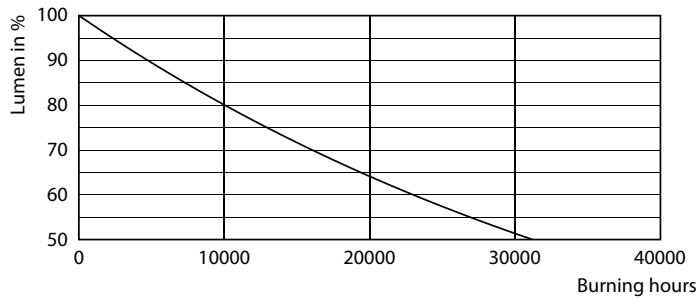

Life Expectancy Diagram