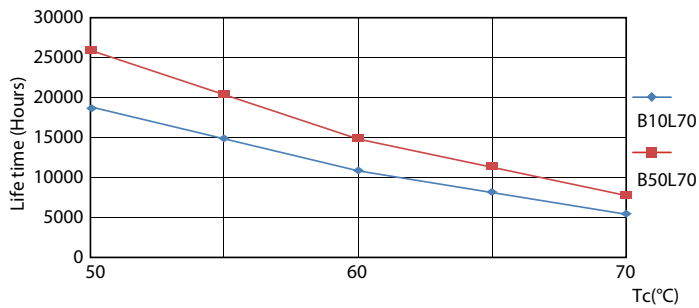

Lumen Maintenance Diagram - Ledtube DE 1200mm 16W 765 T8 G13

Life Expectancy Diagram