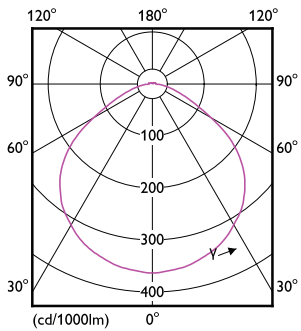

General uniform lighting - TForce LED HPI UN 140W E40 840 WB

Light Distribution Diagram - TForce LED HPI UN 140W E40 840 WB