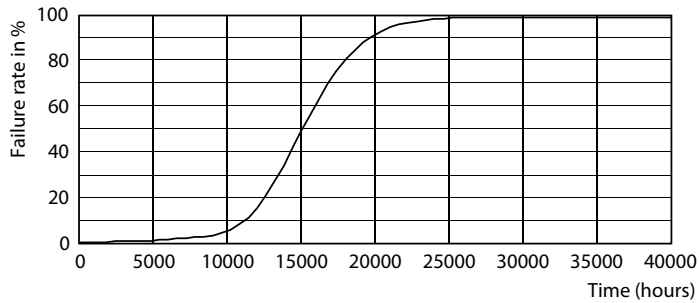

Lifetime

Life Expectancy Diagram - LED 14-120W PAR38 827 25D 2pk AU