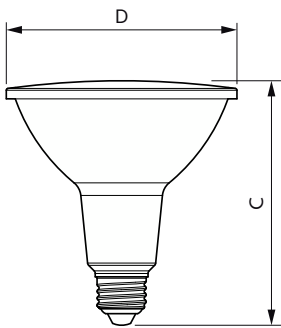

Essential LEDspot PAR

Mechanical and Housing

Bulb Finish	Clear
Bulb Material	Plastic
Bulb Shape	PAR38 [PAR 4.75 inch/121mm]

Approval and Application

Suitable For Accent Lighting	Yes
Energy Consumption kWh/1000 h	14 kWh

Dimensional drawing

Product	D	C
LED 14-120W PAR38 827 25D 2pk AU	125 mm	133 mm

Photometric data

Accent Lighting Spots - LED 14-120W PAR38 827 25D 2pk AU

Light Distribution Diagram - LED 14-120W PAR38 827 25D 2pk AU