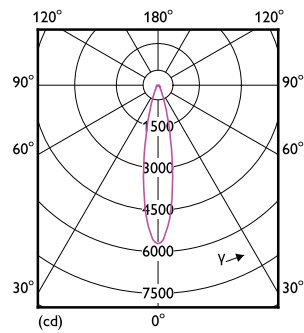

Product data

General Information	
Cap-Base	E27 [E27]
Nominal lifetime	15,000 h
Switching Cycle	50,000
Rated Lifetime (Hours)	15,000 h
Lighting Technology	LED
EU RoHS compliant	Yes
Light Technical	
Color Code	827 [CCT of 2700K]
Color Code	827 [CCT of 2700K]
Beam Angle (Nom)	25 degree(s)
Luminous Flux	1,200 lm
Luminous Intensity (Nom)	5,000 cd
Color Designation	Warm White (WW)
Correlated Color Temperature (Nom)	2700 K
Luminous Efficacy (rated) (Nom)	85 lm/W
Color Consistency	<6
Color rendering index (CRI)	80
LLMF At End Of Nominal Lifetime (Nom)	70 %

Dimensional drawing

Product	D	C
LED 14-120W PAR38 827 25D 2pk AU	125 mm	133 mm

Photometric data

Accent Lighting Spots - LED 14-120W PAR38 827 25D 2pk AU

Light Distribution Diagram - LED 14-120W PAR38 827 25D 2pk AU