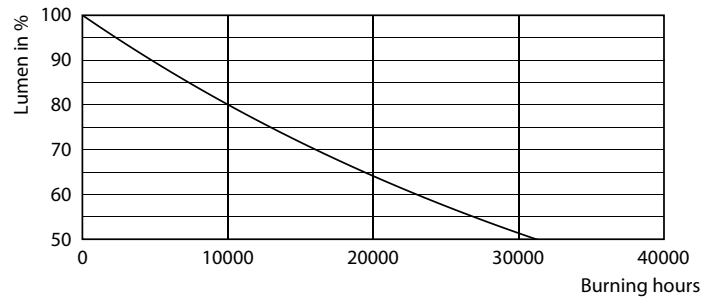

Product data

General Information	
Cap-Base	E27 [E27]
Nominal lifetime	15,000 h
Switching Cycle	50,000
Rated Lifetime (Hours)	15,000 h
Lighting Technology	LED
EU RoHS compliant	Yes
Light Technical	
Color Code	827 [CCT of 2700K]
Color Code	827 [CCT of 2700K]
Beam Angle (Nom)	25 degree(s)
Luminous Flux	1,200 lm
Luminous Intensity (Nom)	5,000 cd
Color Designation	Warm White (WW)
Correlated Color Temperature (Nom)	2700 K
Luminous Efficacy (rated) (Nom)	85 lm/W
Color Consistency	<6
Color rendering index (CRI)	80
LLMF At End Of Nominal Lifetime (Nom)	70 %

Essential LEDspot PAR

Photometric data

Spectral Power Distribution Colour - LED 14-120W PAR38 827 25D 2pk AU

Lifetime

Life Expectancy Diagram - LED 14-120W PAR38 827 25D 2pk AU

Lumen Maintenance Diagram - LED 14-120W PAR38 827 25D 2pk AU