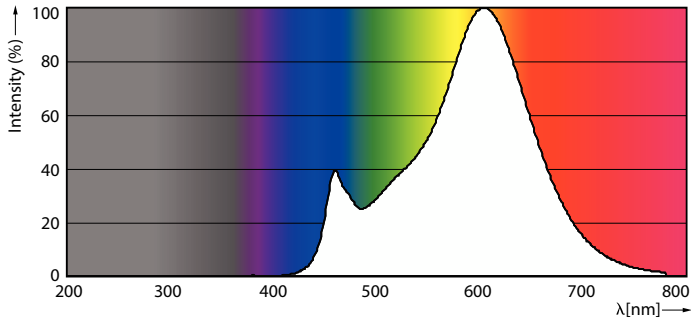

Product data

General Information	
Cap-Base	E27 [E27]
Nominal lifetime	15,000 h
Switching Cycle	50,000
Rated Lifetime (Hours)	15,000 h
Lighting Technology	LED
EU RoHS compliant	Yes
Light Technical	
Color Code	827 [CCT of 2700K]
Color Code	827 [CCT of 2700K]
Beam Angle (Nom)	25 degree(s)
Luminous Flux	1,200 lm
Luminous Intensity (Nom)	5,000 cd
Color Designation	Warm White (WW)
Correlated Color Temperature (Nom)	2700 K
Luminous Efficacy (rated) (Nom)	85 lm/W
Color Consistency	<6
Color rendering index (CRI)	80
LLMF At End Of Nominal Lifetime (Nom)	70 %

Dimensional drawing

Product	D	C
LED 14-120W PAR38 827 25D 2pk AU	125 mm	133 mm

Photometric data

Accent Lighting Spots - LED 14-120W PAR38 827 25D 2pk AU

Light Distribution Diagram - LED 14-120W PAR38 827 25D 2pk AU

Essential LEDspot PAR

Photometric data

Spectral Power Distribution Colour - LED 14-120W PAR38 827 25D 2pk AU

Lifetime

Life Expectancy Diagram - LED 14-120W PAR38 827 25D 2pk AU

Lumen Maintenance Diagram - LED 14-120W PAR38 827 25D 2pk AU